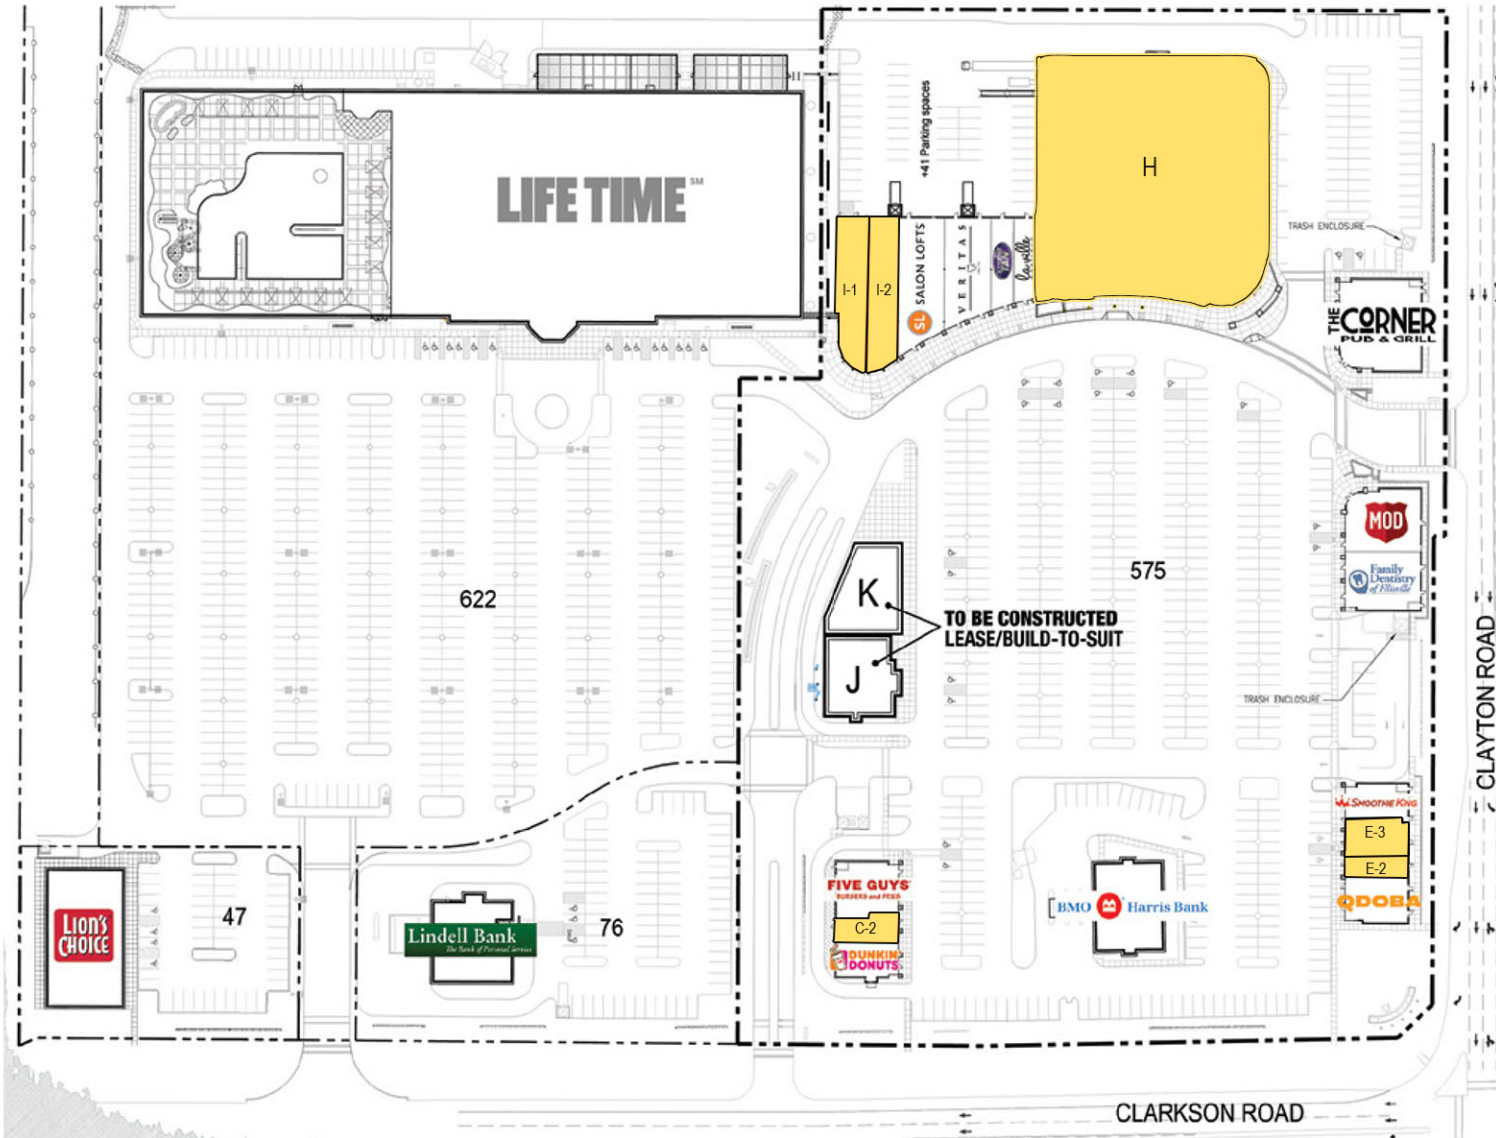

FOUNTAIN PLAZA

15860 Fountain Plaza Dr - Ellisville, MO 63011

CENTER SIZE 82,221 SF

AVAILABLE SPACE

C-2	1,227 sf	E-2	1,113 sf
H	40,724 sf - 1st	H	5,395 sf - 2nd
I-1	3,205 sf	I-2	3,288 sf
E-3	1,640 sf		

CURRENT RETAILERS

C1	Dunkin Donuts	1,670 sf
C3	Five Guys Burgers & Fries	2,501 sf
D	BMO Harris Bank	4,900 sf
E1	Qdoba	2,174 sf
E5	Smoothie King	1,600 sf
F1	Heartland Dental	3,261 sf
F2	MOD Pizza	3,507 sf
G	Corner Pub	5,500 sf
I-3	Salon Lofts	4,317 sf
I-5	Veritas	3,525 sf
I-7	Extreme Tan	1,541 sf
I-8	La Ville Boutique	1,428 sf