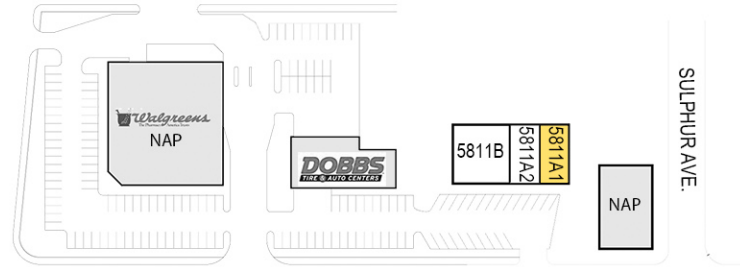

# H A M P T O N V I L L A G E P L A Z A

60 Hampton Village Plaza - St. Louis, MO 63109

**CENTER SIZE 217,746 SF**

**AVAILABLE SPACE**

10	4,588 sf	36	2,419 sf
50	50,618 sf	5811A1	1,787 sf
O-215	1,244 sf	O-225	1,448 sf
O-256	1,140 sf	O-261	1,004 sf
O-272	828 sf	O-279	1,521 sf
O-286	1,130 sf		

CHIPPEWA ST.

**CURRENT RETAILERS & OFFICES**

4	Famous Footwear	7,037 sf
5	McDonald's	5,144 sf
12	Club Fitness	20,488 sf
22	Great Clips	1,500 sf
32	SSM Select Physicians Rehab	2,481 sf
34	Mercy Health East	2,415 sf
38	Firehouse Subs	2,382 sf
40	GNC	2,382 sf
42	T-Mobile	2,249 sf
44	Southwest Hearing	2,437 sf
60	Schnucks	64,561 sf
64	Noodles & Company	2,500 sf
4260	Bellacino's	2,500 sf
4320	Raising Cane's	0 sf
5811A2	One Main Financial Services	1,501 sf
5811B	Mattress Firm	4,494 sf
O-200	Dr. Loveless	2,402 sf
O-211	RJ Hellman Jr DMI	1,563 sf
O-215A	Cybertel Cellular	218 sf
O-220	Hampton Village Pediatrics	1,349 sf
O-229	Dr. HF Waxman DDS	2,911 sf
O-244	Fontana Eyecare Associates	1,794 sf
O-250	Styer Business Services	591 sf
O-257	J Drago DPM	708 sf
O-267	S Bowen MD	1,056 sf
O-278	H Wilson DDS	859 sf
O-281	Joni and Friends	974 sf
O-284	SA Franz DDS	600 sf
O-4233	Adorers of the Blood of Christ	10,763 sf