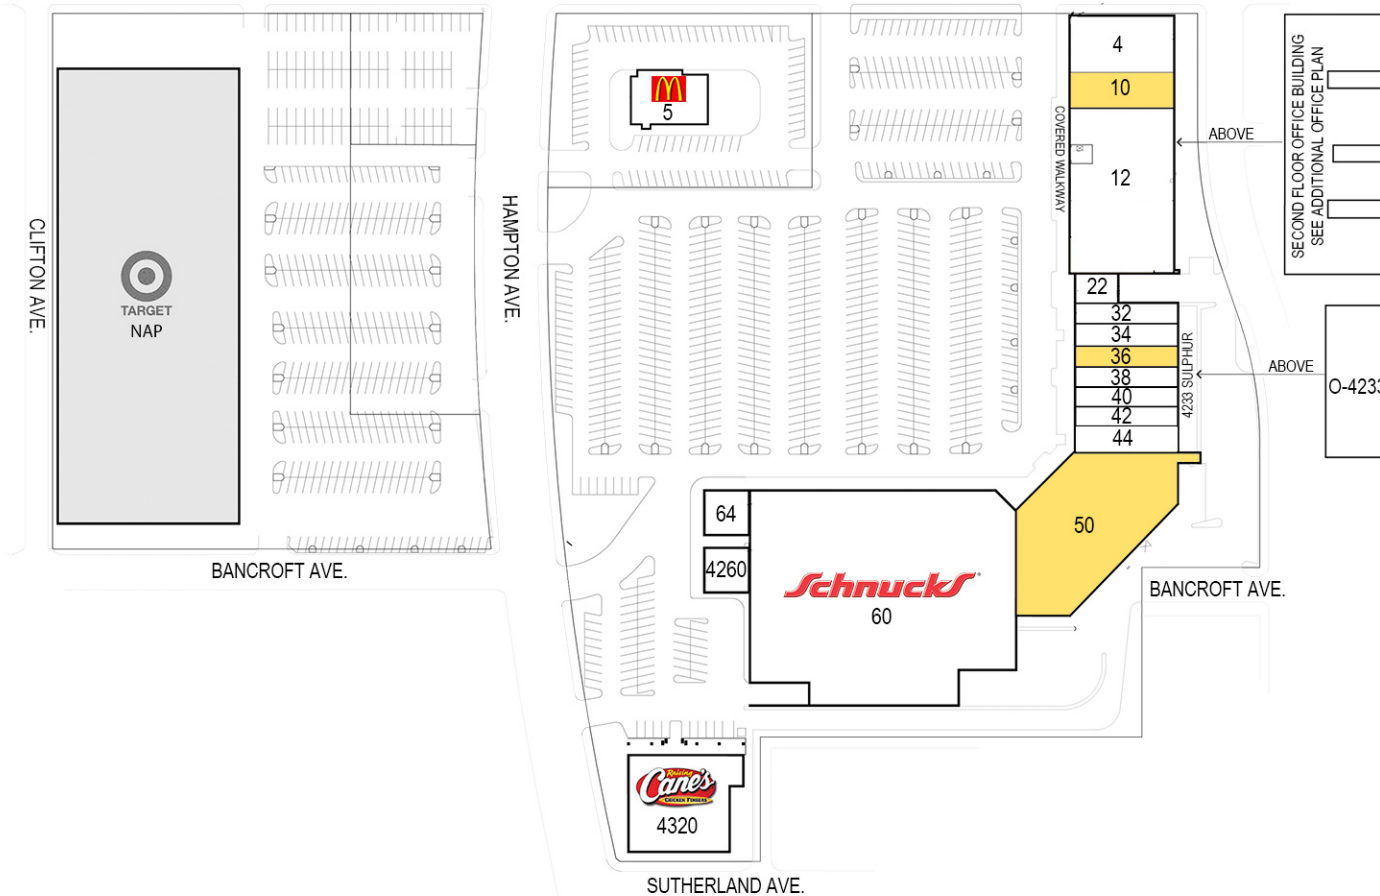

# H A M P T O N V I L L A G E P L A Z A

60 Hampton Village Plaza - St. Louis, MO 63109

**CENTER SIZE 217,746 SF**

**AVAILABLE SPACE**

10	4,588 sf	36	2,419 sf
50	50,618 sf	5811A1	1,787 sf
O-215	1,244 sf	O-225	1,448 sf
O-256	1,140 sf	O-261	1,004 sf
O-272	828 sf	O-279	1,521 sf
O-286	1,130 sf		

CHIPPEWA ST.

**CURRENT RETAILERS & OFFICES**

4	Famous Footwear	7,037 sf
5	McDonald's	5,144 sf
12	Club Fitness	20,488 sf
22	Great Clips	1,500 sf
32	SSM Select Physicians Rehab	2,481 sf
34	Mercy Health East	2,415 sf
38	Firehouse Subs	2,382 sf
40	GNC	2,382 sf
42	T-Mobile	2,249 sf
44	Southwest Hearing	2,437 sf
60	Schnucks	64,561 sf
64	Noodles & Company	2,500 sf
4260	Bellacino's	2,500 sf
4320	Raising Cane's	0 sf
5811A2	One Main Financial Services	1,501 sf
5811B	Mattress Firm	4,494 sf
O-200	Dr. Loveless	2,402 sf
O-211	RJ Hellman Jr DMI	1,563 sf
O-215A	Cybertel Cellular	218 sf
O-220	Hampton Village Pediatrics	1,349 sf
O-229	Dr. HF Waxman DDS	2,911 sf
O-244	Fontana Eyecare Associates	1,794 sf
O-250	Styer Business Services	591 sf
O-257	J Drago DPM	708 sf
O-267	S Bowen MD	1,056 sf
O-278	H Wilson DDS	859 sf
O-281	Joni and Friends	974 sf
O-284	SA Franz DDS	600 sf
O-4233	Adorers of the Blood of Christ	10,763 sf