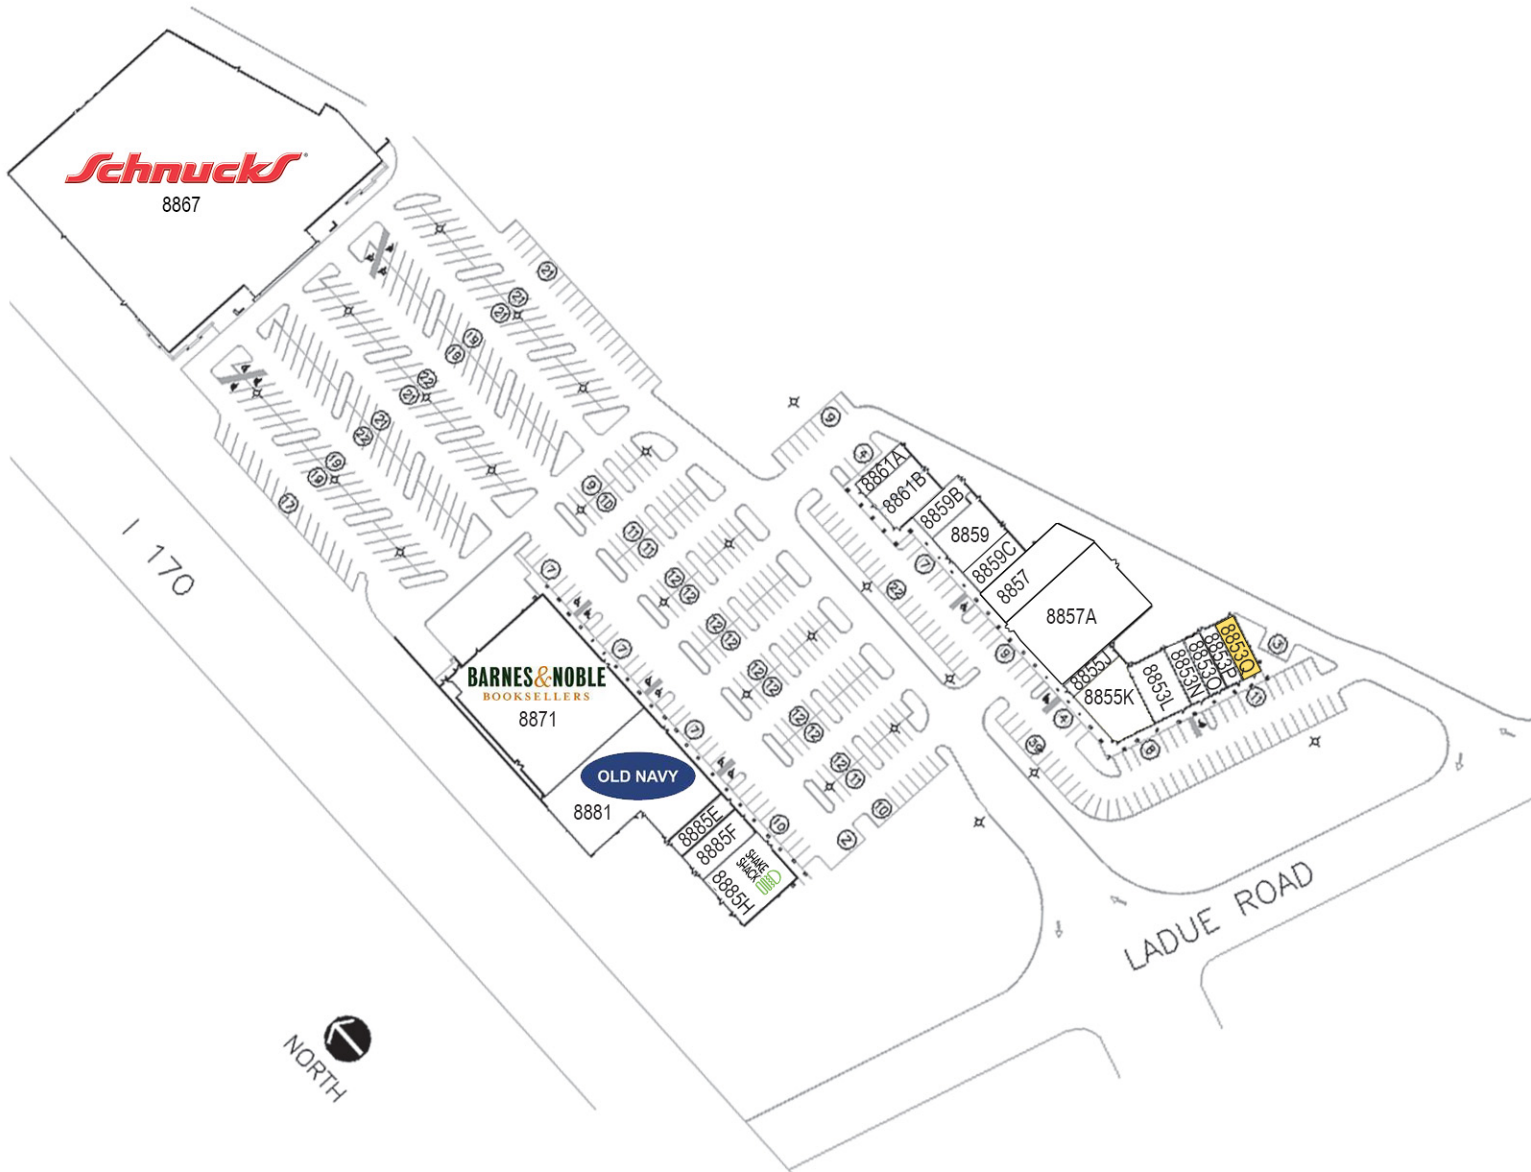

# LADUE CROSSING

8 8 6 7 Ladue Rd - Ladue, MO 6 3 1 2 4

**CENTER SIZE 134,468 SF**

**AVAILABLE SPACE**

8853Q 1,280 SF

**CURRENT RETAILERS**

8855J	Cobblestone Shoe	926 sf
8855K	MOD Pizza	3,337 sf
8853L	Ladue Nails	2,441 sf
8853N	StretchLab	1,220 sf
8853O	European Wax Center	1,215 sf
8853P	The Joint	906 sf
8857	GOLFTEC	3,260 sf
8857A	St. Luke's Urgent Care	10,340 sf
8859	Pacific Dental	2,818 sf
8859B	Globe Dry Cleaners	1,695 sf
8859C	Mathnasium	1,667 sf
8861A	Great Clips	968 sf
8861B	Treats Unleashed	2,619 sf
8867	Schnucks	59,480 sf
8871	Barnes & Noble	18,874 sf
8881	Old Navy	13,712 sf
8885E	Crown Optical	1,400 sf
8885F	Pure Barre	2,100 sf
8885H	Shake Shack	4,210 sf