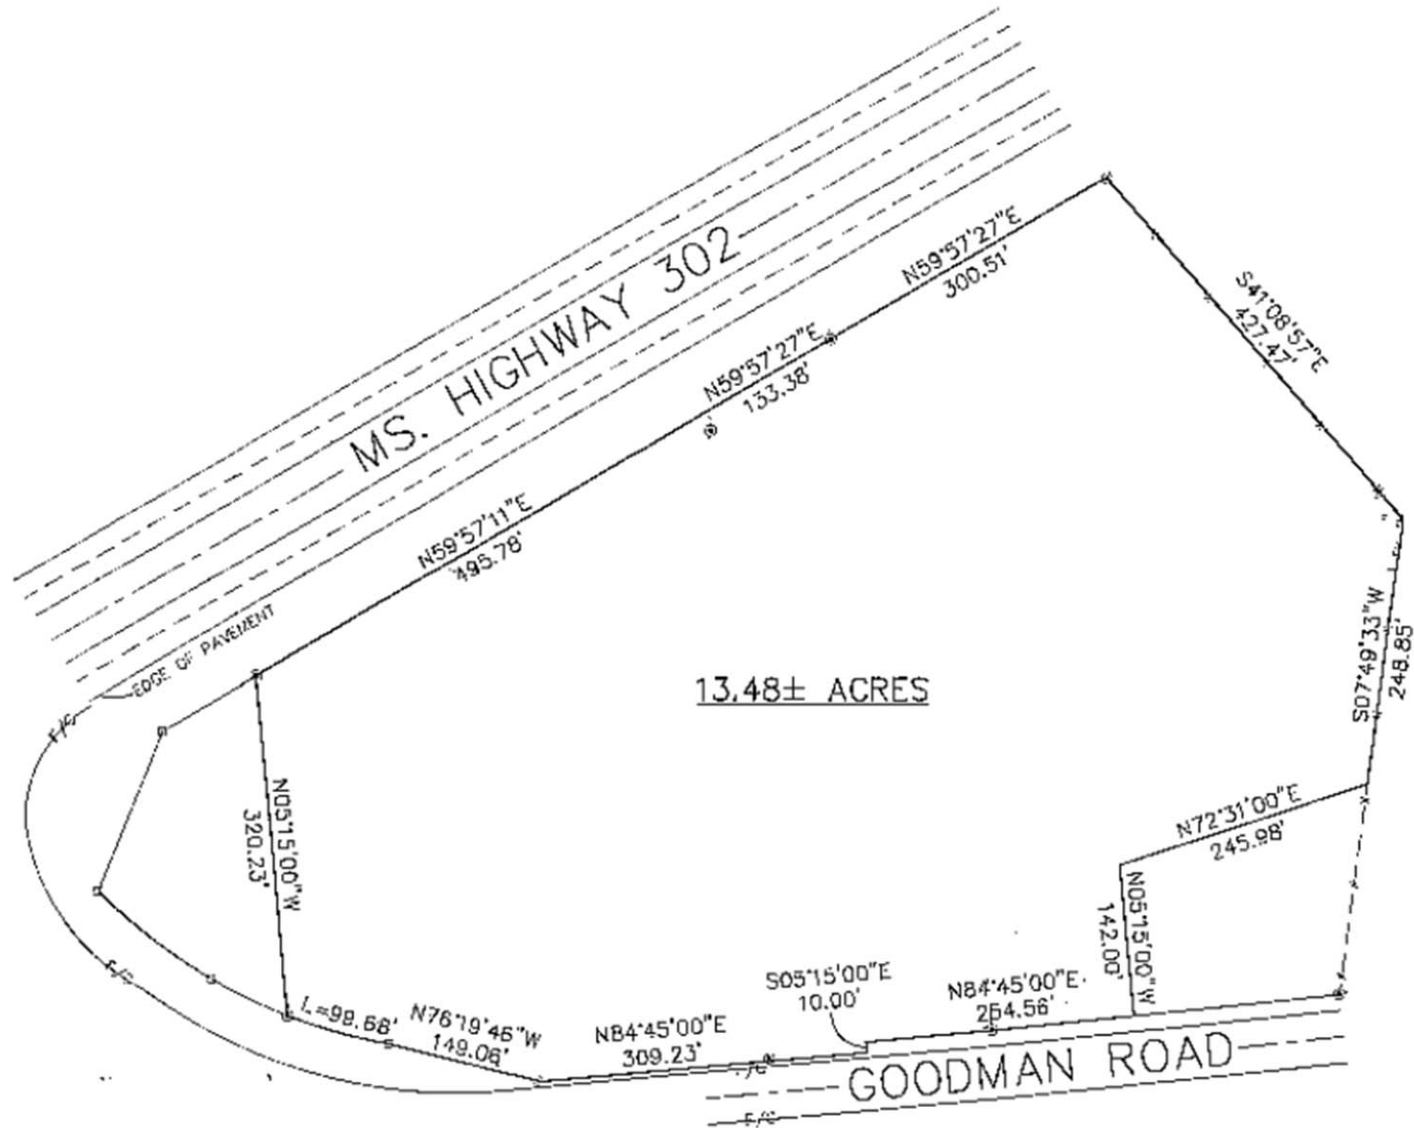

# O L I V E B R A N C H , M S - H W Y 3 0 2 L A N D

Goodman Rd & Hwy 302, Olive Branch, MS 38654

Mark Pearl 314.994.4050 mpearl@descogroup.com

25 N Brentwood Blvd  
St. Louis, MO 63105  
314.994.4444  
descogroup.com