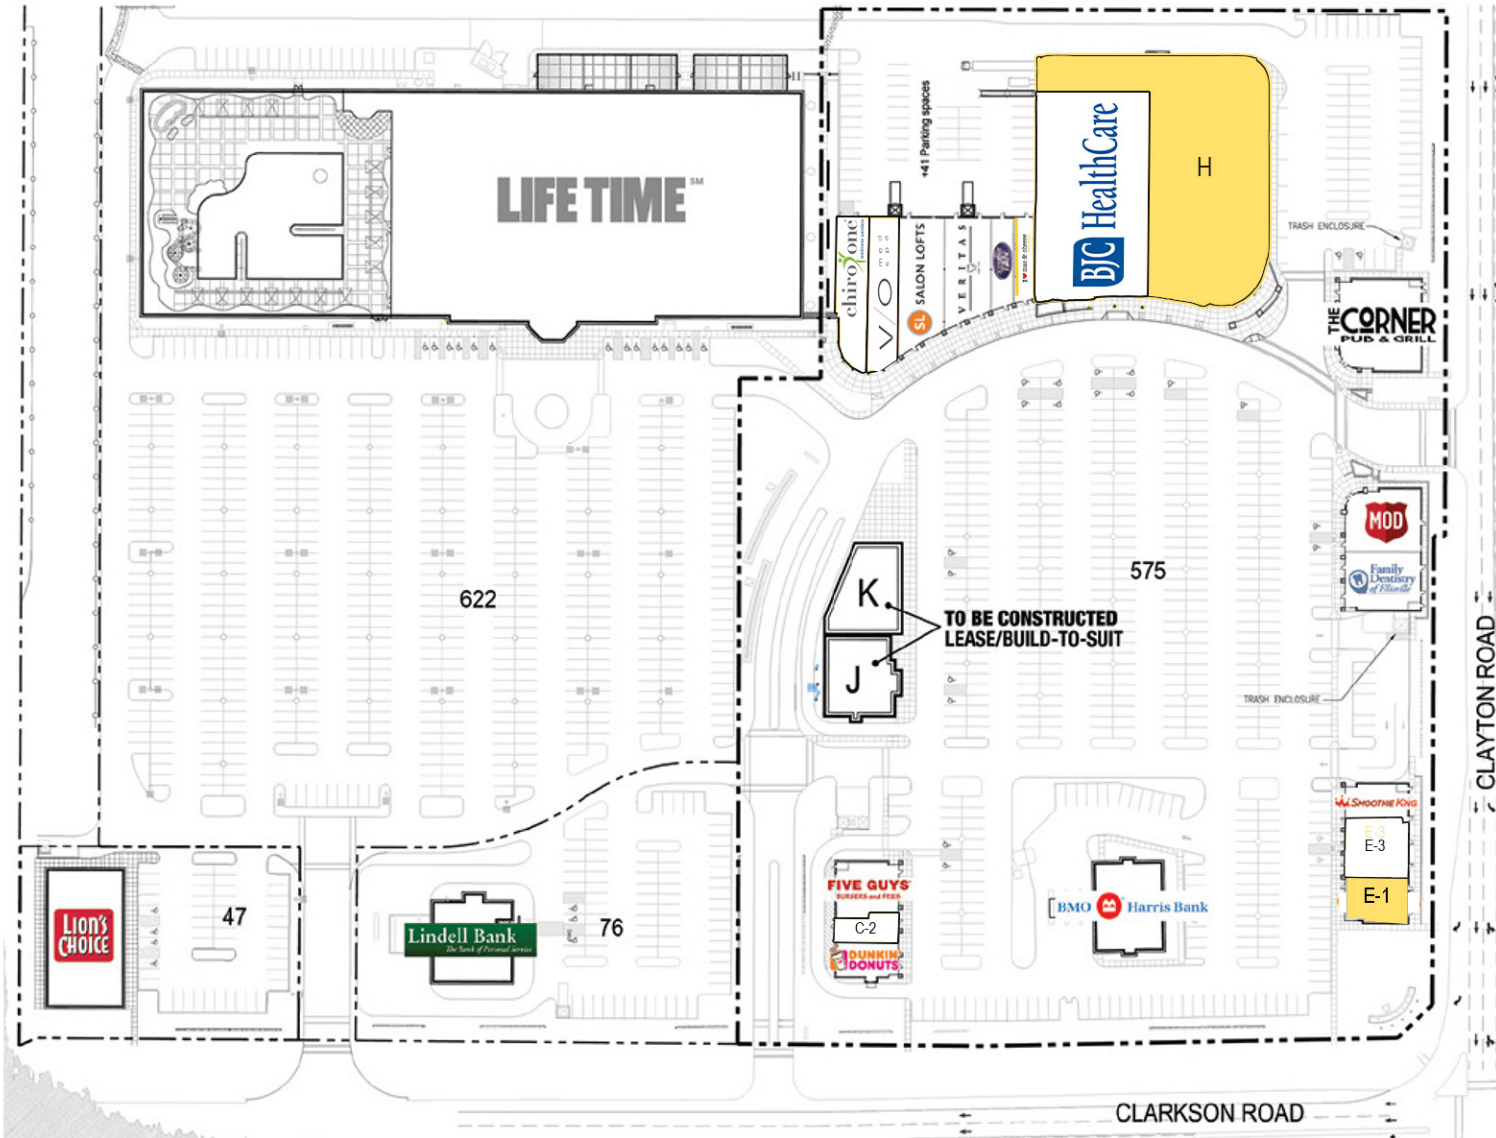

FOUNTAIN PLAZA

15829 Fountain Plaza Dr - Ellisville, MO 63011

CENTER SIZE 82,221 SF

AVAILABLE SPACE

H	25,992 sf - 1st		
H	5,395 sf - 2nd	E1	2,174 sf

CURRENT RETAILERS

C1	Dunkin Donuts	1,670 sf
C2	Tre Cuori Gelaterie	1,227 sf
C3	Five Guys Burgers & Fries	2,501 sf
D	BMO Harris Bank	4,900 sf
E3	Optimized Eyecare	2,753 sf
E5	Smoothie King	1,600 sf
F1	Heartland Dental	3,261 sf
F2	MOD Pizza	3,507 sf
G	Corner Pub	5,500 sf
H	BJC Outpatient Center	14,358 sf
I-1	ChiroOne	3,205 sf
I-2	VIO Med Spa	3,288 sf
I-3	Salon Lofts	4,317 sf
I-5	Veritas	3,525 sf
I-7	Extreme Tan	1,541 sf
I-8	I Heart Mac & Cheese	1,428 sf