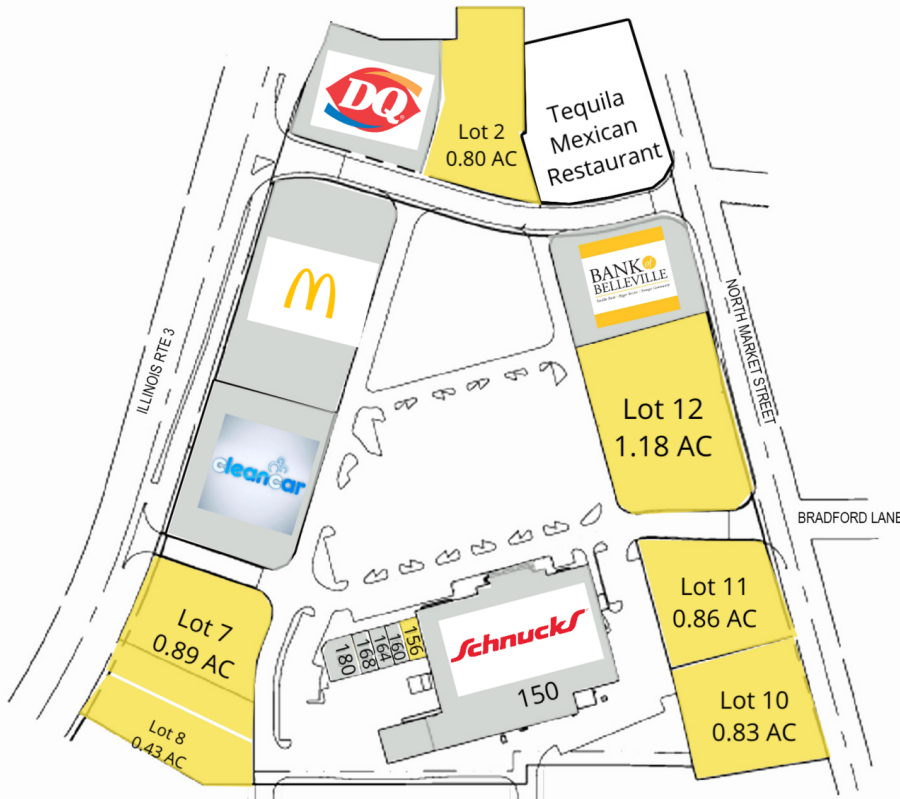

Waterloo Commons

150 WATERLOO COMMONS DRIVE | WATERLOO, IL 62298

Suite	Tenant	Size
150	Schnucks	58,207 SF
156	Available	1,200 SF
160	Lily's Nails & Spa	1,200 SF
164	Snyper Salon for Men	1,200 SF
168	Edward Jones	1,200 SF
180	ATI Physical Therapy	4,156 SF
Lot 2	Available	0.8 Acres
Lot 7	Available	0.89 Acres
Lot 8	Available	0.43 Acres
Lot 12	Available	1.18 Acres
Lot 11	Available	0.86 Acres
Lot 10	Available	0.83 Acres
Lot 3	Dairy Queen	0 SF
Lot 4	McDonald's	0 SF
Lot 7	CleanCar Car Wash	0 SF
Lot 14	Bank of Belleville	0 SF