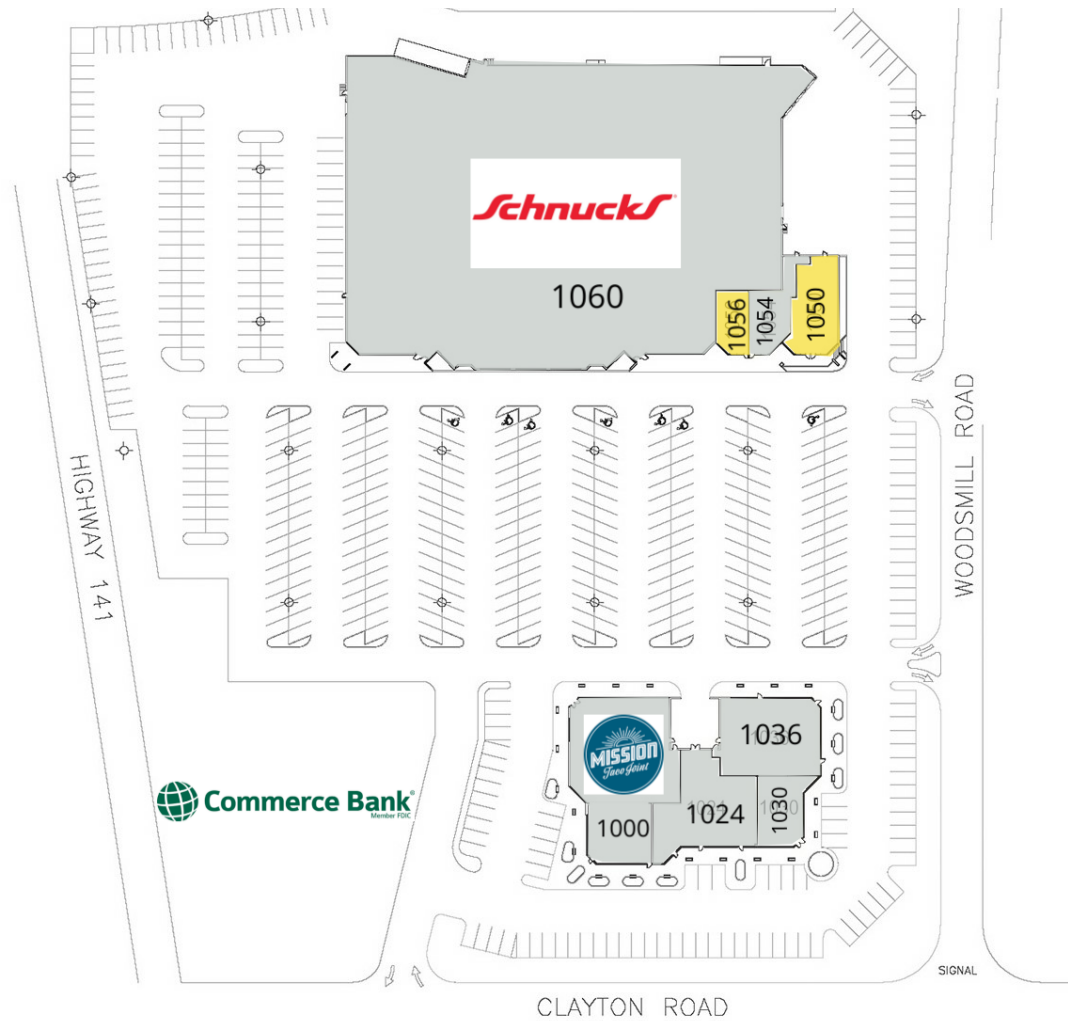

WOODSMILL PLAZA - SITE PLAN

Suite	Tenant	Size
1000	Mission Taco Joint	7,562 SF
1024	Mike Duffy's	4,454 SF
1030	AT&T	1,755 SF
1036	Banfield Pet Hospital	3,500 SF
1050	Available	2,111 SF
1054	Lush Nails & Spa	1,720 SF
1056	Available	1,050 SF
1060	Schnucks	63,631 SF