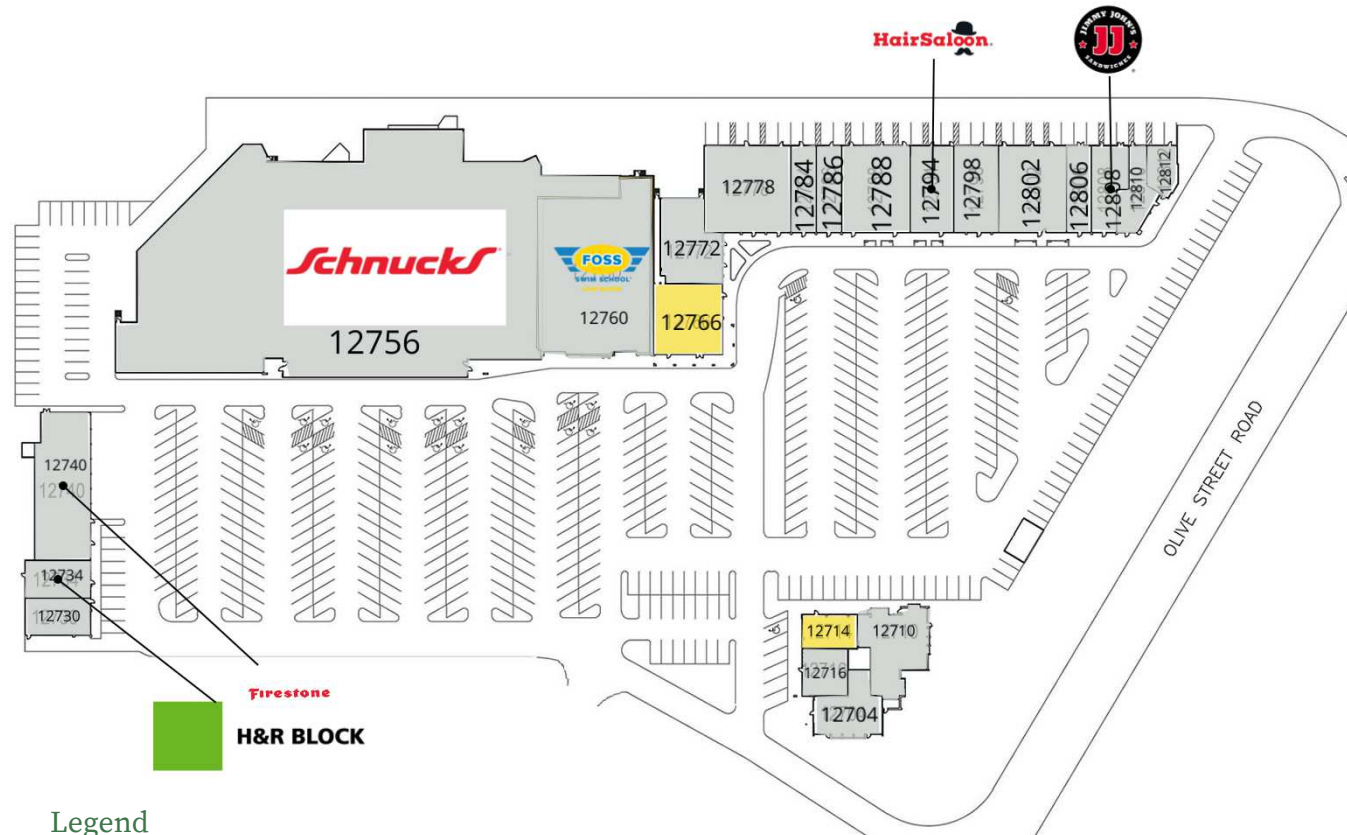

Bellerive Plaza

12756 OLIVE BLVD. | CREVE COEUR, MO 63141

Suite	Tenant	Size
12704	Taziki's Mediterranean Cafe	2,615 SF
12710	Timothy's Restaurant	3,049 SF
12714	Available	1,215 SF
12716	Blust's Jewelry	1,290 SF
12730	Earthwise Pet Supply	1,500 SF
12734	H&R BLOCK	1,500 SF
12740	Firestone Tires	4,230 SF
12756	Schnucks	56,747 SF
12760	Foss Swim School	11,238 SF
12766	Available	3,154 SF
12778	Fantastic Finds	4,877 SF
12784	China King	1,400 SF
12786	Nail Spa	1,470 SF
12788	Elite Physical Therapy	3,780 SF
12794	Hair Saloon for Men	2,450 SF
12798	That Painting Spot	2,491 SF
12802	Miss Kelly's Gym	3,816 SF
12806	Gateway Coffee	1,400 SF
12808	Jimmy John's Gourmet Sandwiches	1,730 SF
12810	Silky's	1,435 SF
12812	Teasday Bobba Tea	960 SF
12772	Yarncom	2,950 SF