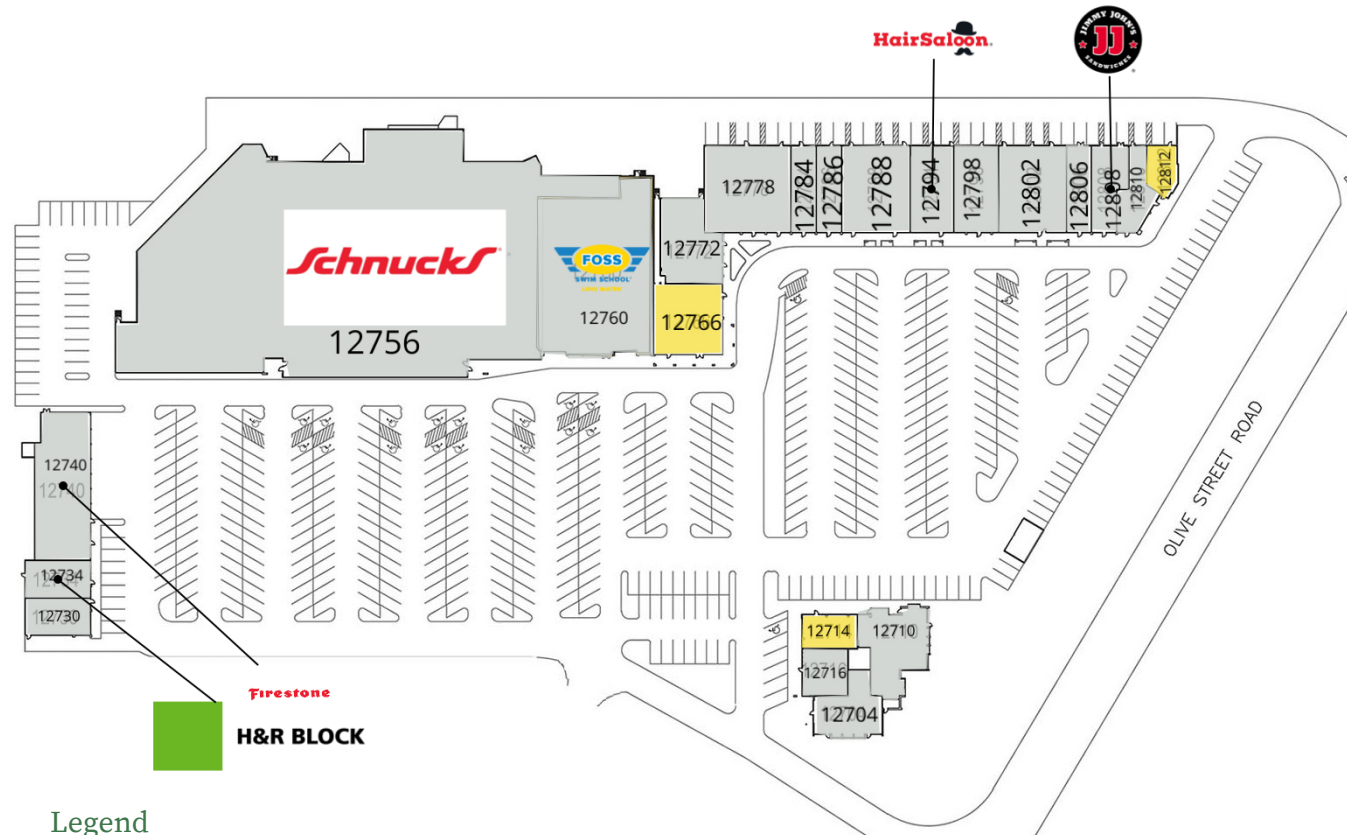

Bellerive Plaza

12756 OLIVE BLVD. | CREVE COEUR, MO 63141

Suite	Tenant	Size
12704	Taziki's Mediterranean Cafe	2,615 SF
12710	Timothy's Restaurant	3,049 SF
12714	Available	1,215 SF
12716	Blust's Jewelry	1,290 SF
12730	Earthwise Pet Supply	1,500 SF
12734	H&R BLOCK	1,500 SF
12740	Firestone Tires	4,230 SF
12756	Schnucks	56,747 SF
12760	Foss Swim School	11,238 SF
12766	Available	3,154 SF
12778	Fantastic Finds	4,877 SF
12784	China King	1,400 SF
12786	Nail Spa	1,470 SF
12788	Elite Physical Therapy	3,780 SF
12794	Hair Saloon for Men	2,450 SF
12798	That Painting Spot	2,491 SF
12802	Miss Kelly's Gym	3,816 SF
12806	Gateway Coffee	1,400 SF
12808	Jimmy John's Gourmet Sandwiches	1,730 SF
12810	Silky's	1,435 SF
12812	Available	960 SF
12772	Yarncom	2,950 SF