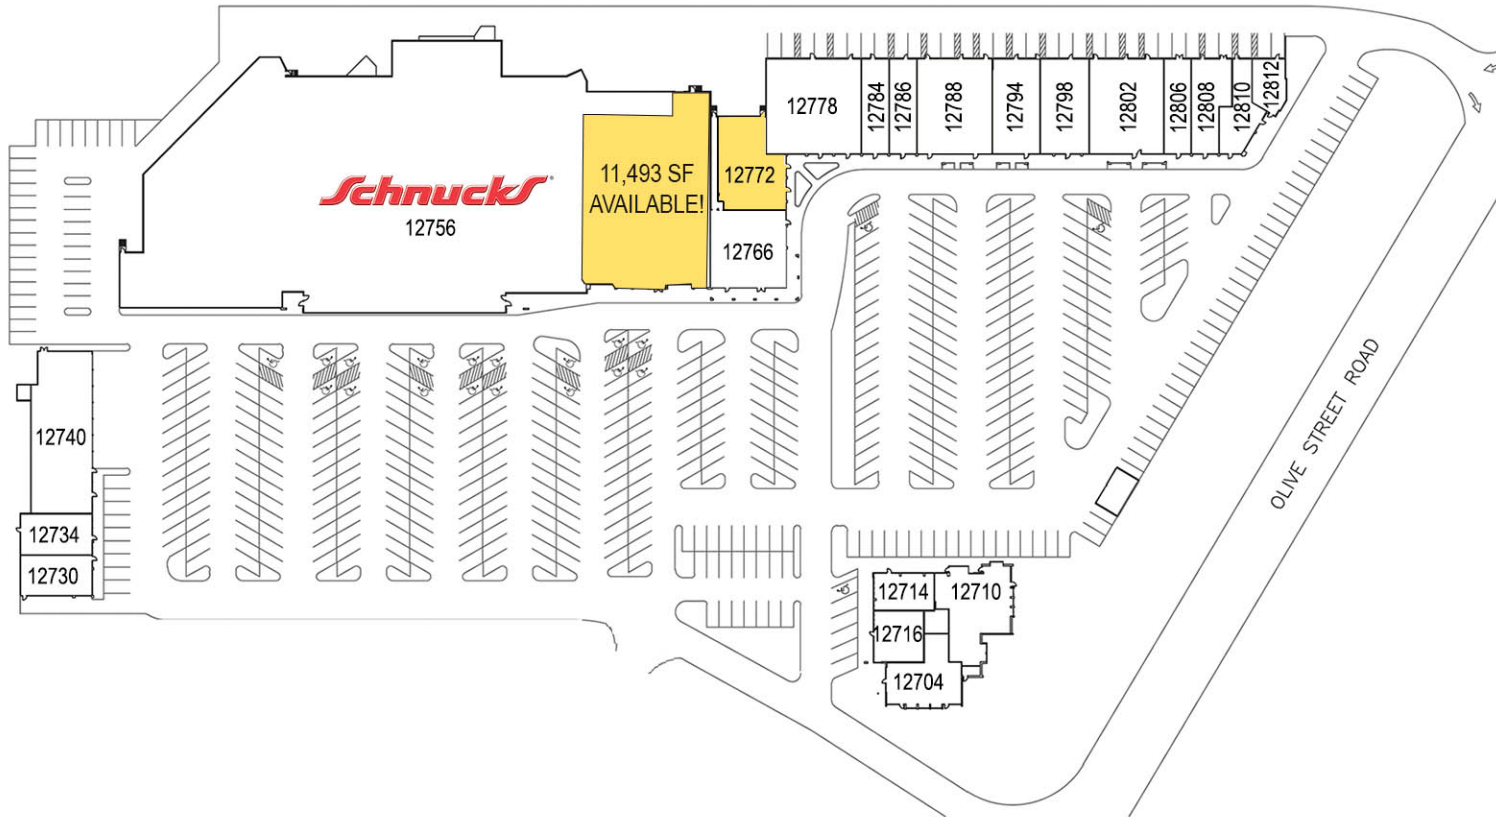

BELLERIVE PLAZA

1 2 7 5 6 Olive Blvd - Creve Coeur, MO 63141

CENTER SIZE 115,252 SF

AVAILABLE SPACE

12772	2,950 sf	12756	11,493 sf
-------	----------	-------	-----------

CURRENT RETAILERS

12704	Crazy Bowls & Wraps	2,615 sf
12710	Timothy's Restaurant	3,049 sf
12714	Merle Norman	1,215 sf
12716	Blust's Jewelry	1,290 sf
12730	EarthWise Pet Supply	1,500 sf
12734	H&R Block	1,500 sf
12740	Firestone Tire	4,230 sf
12756	Schnucks	56,492 sf
12766	DJM Restaurants	3,154 sf
12778	Fantastic Finds	4,877 sf
12784	China King	1,400 sf
12786	Nail Spa	1,470 sf
12788	Elite Physical Therapy	3,780 sf
12794	Hair Saloon for Men	2,450 sf
12798	That Painting Spot	2,491 sf
12802	Miss Kelly's Gym	3,816 sf
12806	Gateway Coffee	1,400 sf
12808	Jimmy John's	1,730 sf
12810	Silky's	1,435 sf
12812	Edward Jones	960 sf