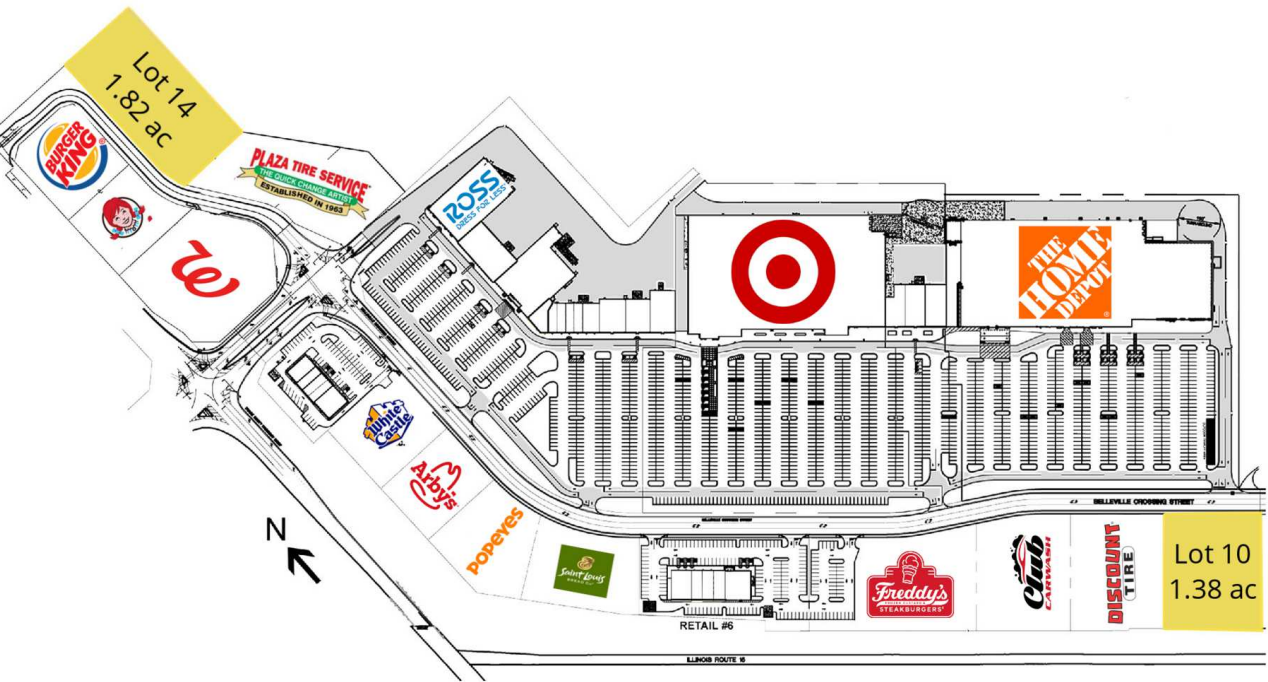

Belleville Crossing (Outlots)

5650 BELLEVILLE CROSSING (BELLEVILLE CROSSING & FANK SCOTT PARKWAY) | BELLEVILLE, IL 62226

Lot		Size
Lot 10	Available	1.38 Acres
Lot 14	Available	1.82 Acres

Additional Outlots