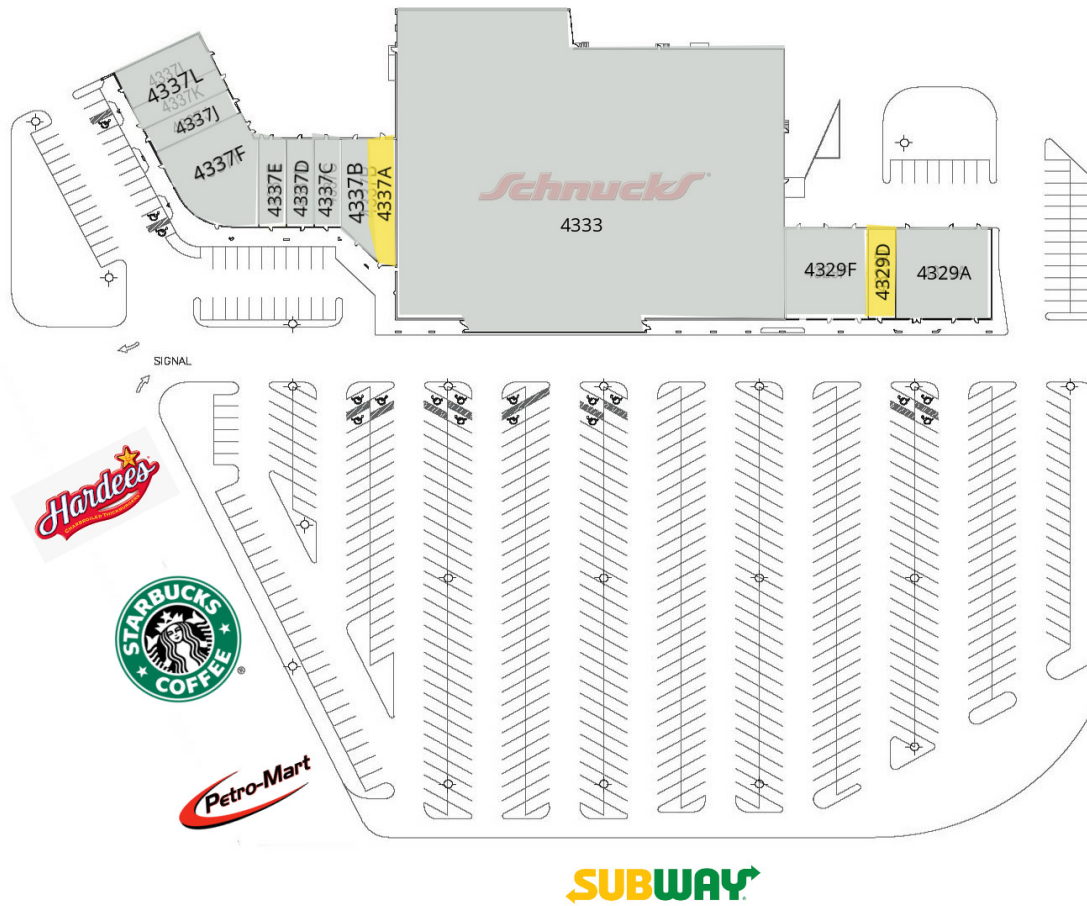

# Butler Hill Centre

4333 BUTLER HILL ROAD | ST. LOUIS, MO 63128

Lot	Tenant	Size
4329A	Frailey's Southtown Grill	5,000 SF
4329D	Available	1,300 SF
4329F	Anytime Fitness	4,200 SF
4333	Schnucks	63,304 SF
4337A	Available	1,913 SF
4337C	Butler Hill Cleaners	1,400 SF
4337D	Great Clips	1,400 SF
4337E	Thai Restaurant	1,367 SF
4337F	Nikodem Dental	4,627 SF
4337J	Bliss Nails	1,400 SF
4337L	Athletico Physical Therapy	3,372 SF
4337B	Scenthound	1,606 SF