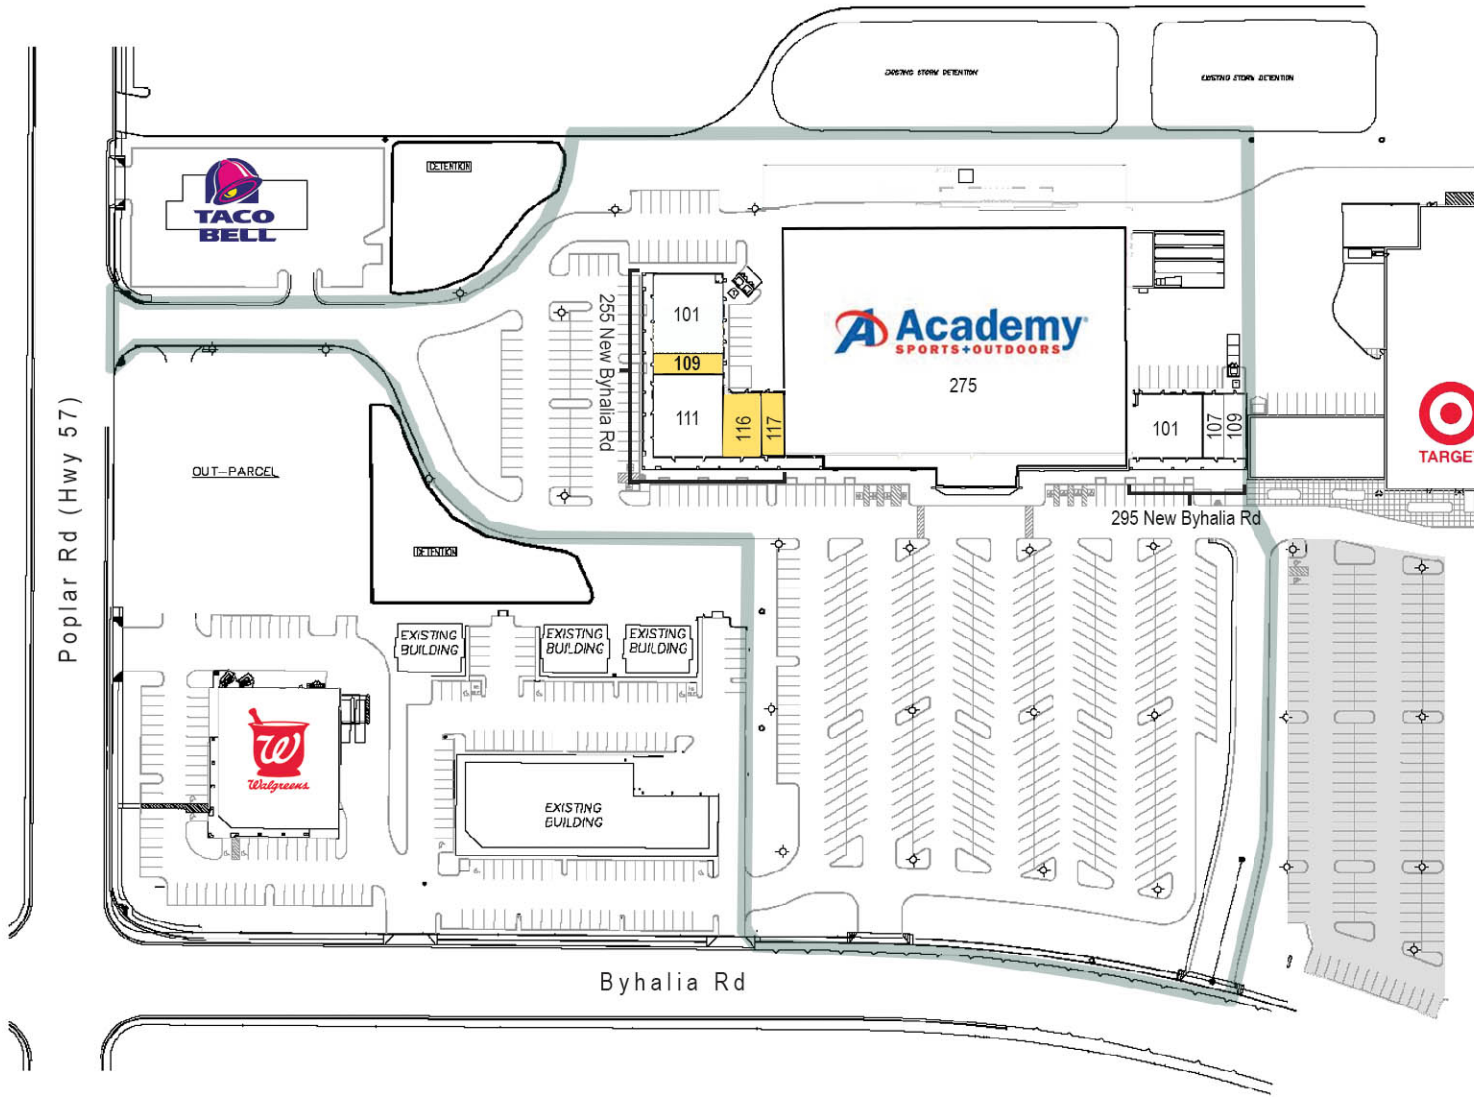

COLLIERVILLE CROSSING

275 New Byhalia Rd - Collierville, TN 33017

CENTER SIZE 94,331 SF

AVAILABLE SPACE

255-109	1,200 sf	255-116	2,400 sf
255-117	900 sf		

CURRENT RETAILERS

255-101	La Hacienda Restaurant	5,102 sf
255-111	Sakura Japanese Restaurant	4,400 sf
275	Academy Sports	73,968 sf
295-101	America's Best	4,040 sf
295-107	Sports Clips	1,200 sf
295-109	Direct General Insurance	1,200 sf