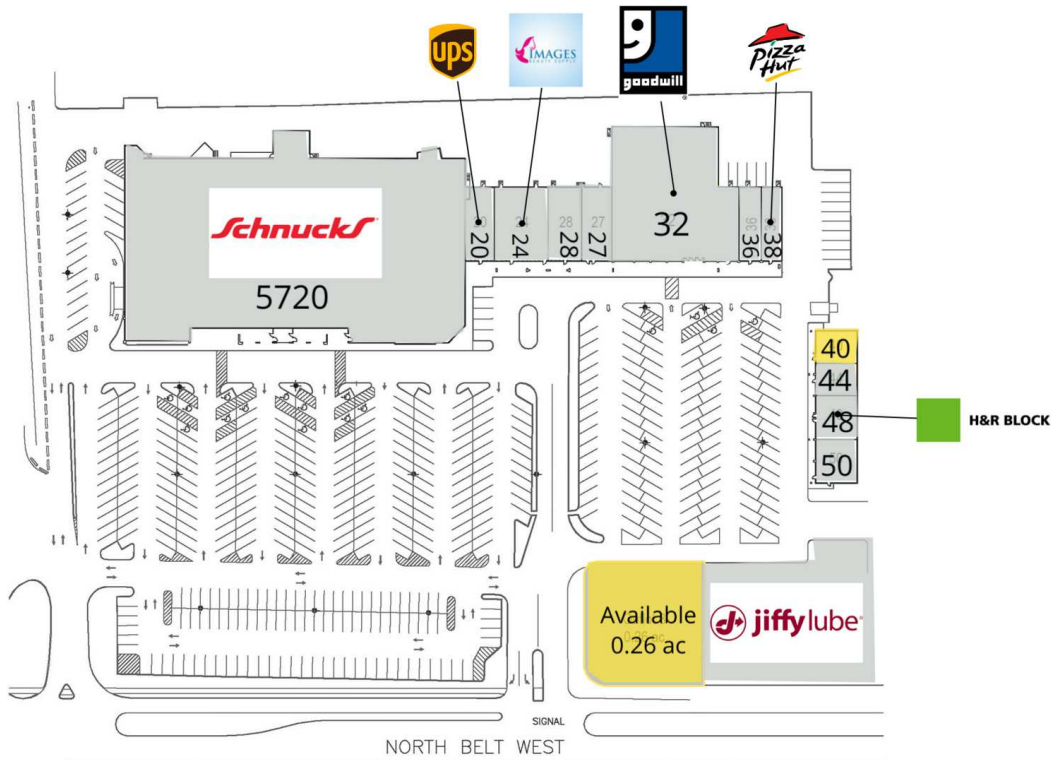

Country Club Plaza

5720 N. BELT WEST | BELLEVILLE, IL 62223

Suite	Tenant	Size
5720	Schnucks	54,554 SF
20	The UPS Store	2,045 SF
24	Images Beauty Supply	4,900 SF
27	American Nails	1,400 SF
28	160 Driving Academy	1,400 SF
32	MERS Goodwill	14,067 SF
36	One Main Financial Services	1,400 SF
38	Pizza Hut	1,400 SF
40	Available	1,250 SF
44	MERS Goodwill - Office	1,200 SF
48	H&R Block	1,600 SF
5730	Jiffy Lube	0 SF
Outlot 3	Available	0 SF
50	China King	1,650 SF