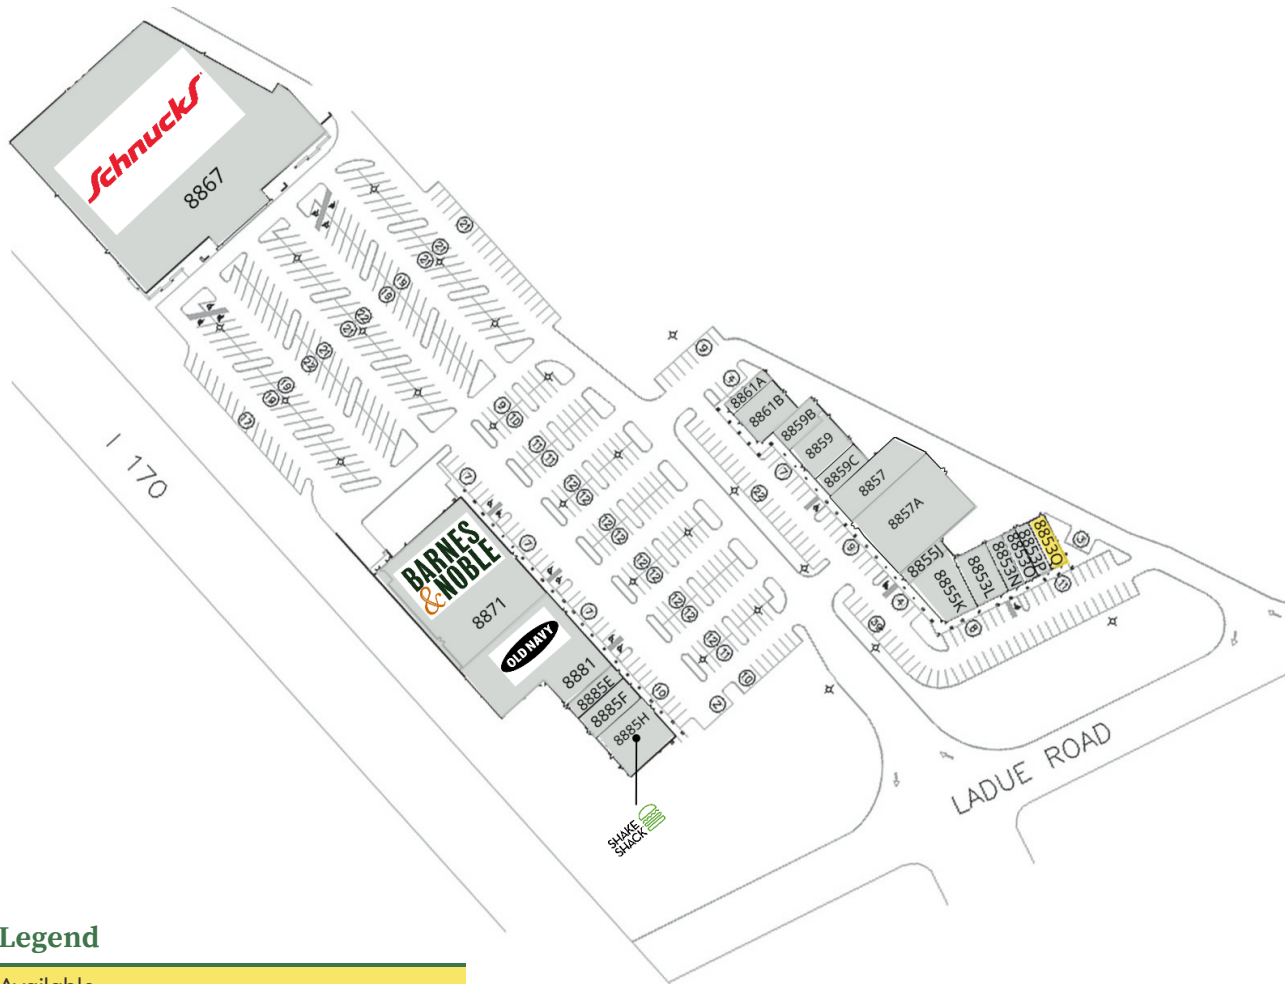

Ladue Crossing

8867 LADUE ROAD | LADUE, MO 63124

Suite	Tenant	Size
8855J	Cobblestone Shoe	926 SF
8855K	MOD Super Fast Pizza	3,337 SF
8853L	Ladue Nails	2,441 SF
8853N	Stretch Lab	1,220 SF
8853O	European Wax Center	1,215 SF
8853P	The Joint Chiropractic	906 SF
8857	Golftec	3,260 SF
8857A	St. Luke's Urgent Care	10,340 SF
8859	Pacific Dental	2,818 SF
8859B	Globe Dry Cleaners	1,695 SF
8859C	Mathnasium	1,667 SF
8861A	Great Clips	968 SF
8861B	Treats Unleashed	2,619 SF
8867	Schnucks	59,480 SF
8871	Barnes & Noble	18,874 SF
8881	Old Navy	13,712 SF
8885E	Crown Optical	1,400 SF
8885F	Pure Barre	2,100 SF
8885H	Shake Shack	4,210 SF
8853Q	Available	1,280 SF