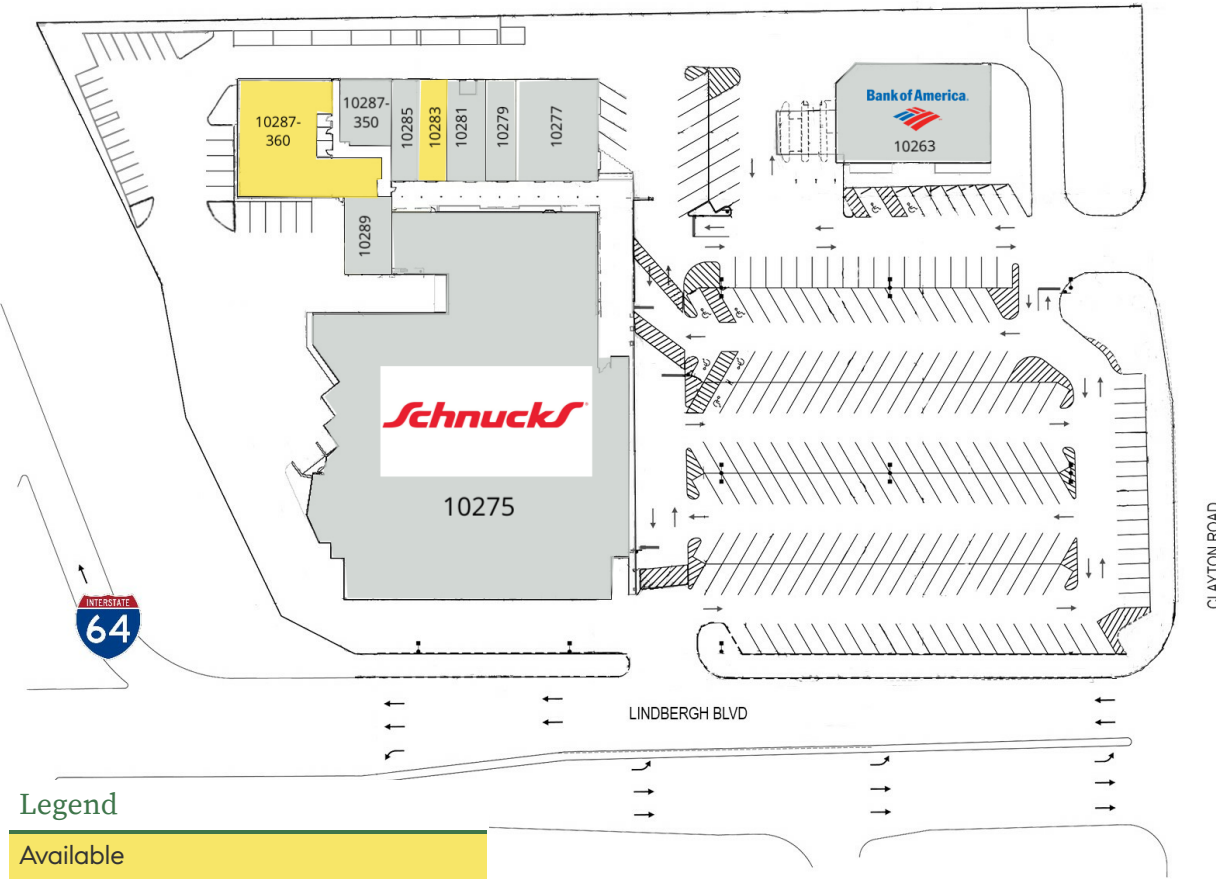

Schnucks On The Plaza

10275 CLAYTON ROAD | LADUE, MO 63124

Suite	Tenant	Size
10263	Bank of America	10,000 SF
10275	Schnucks	35,037 SF
10277	Orange Theory Fitness	3,050 SF
10279	MVMT STL	1,215 SF
10281	Tints	1,190 SF
10283	Available	1,203 SF
10285	Zoqui Couture	994 SF
10287-350	Lawrence M Hoffman, DDS	1,194 SF
10287-360	Available	4,440 SF
10289	The Men's Edge	1,300 SF