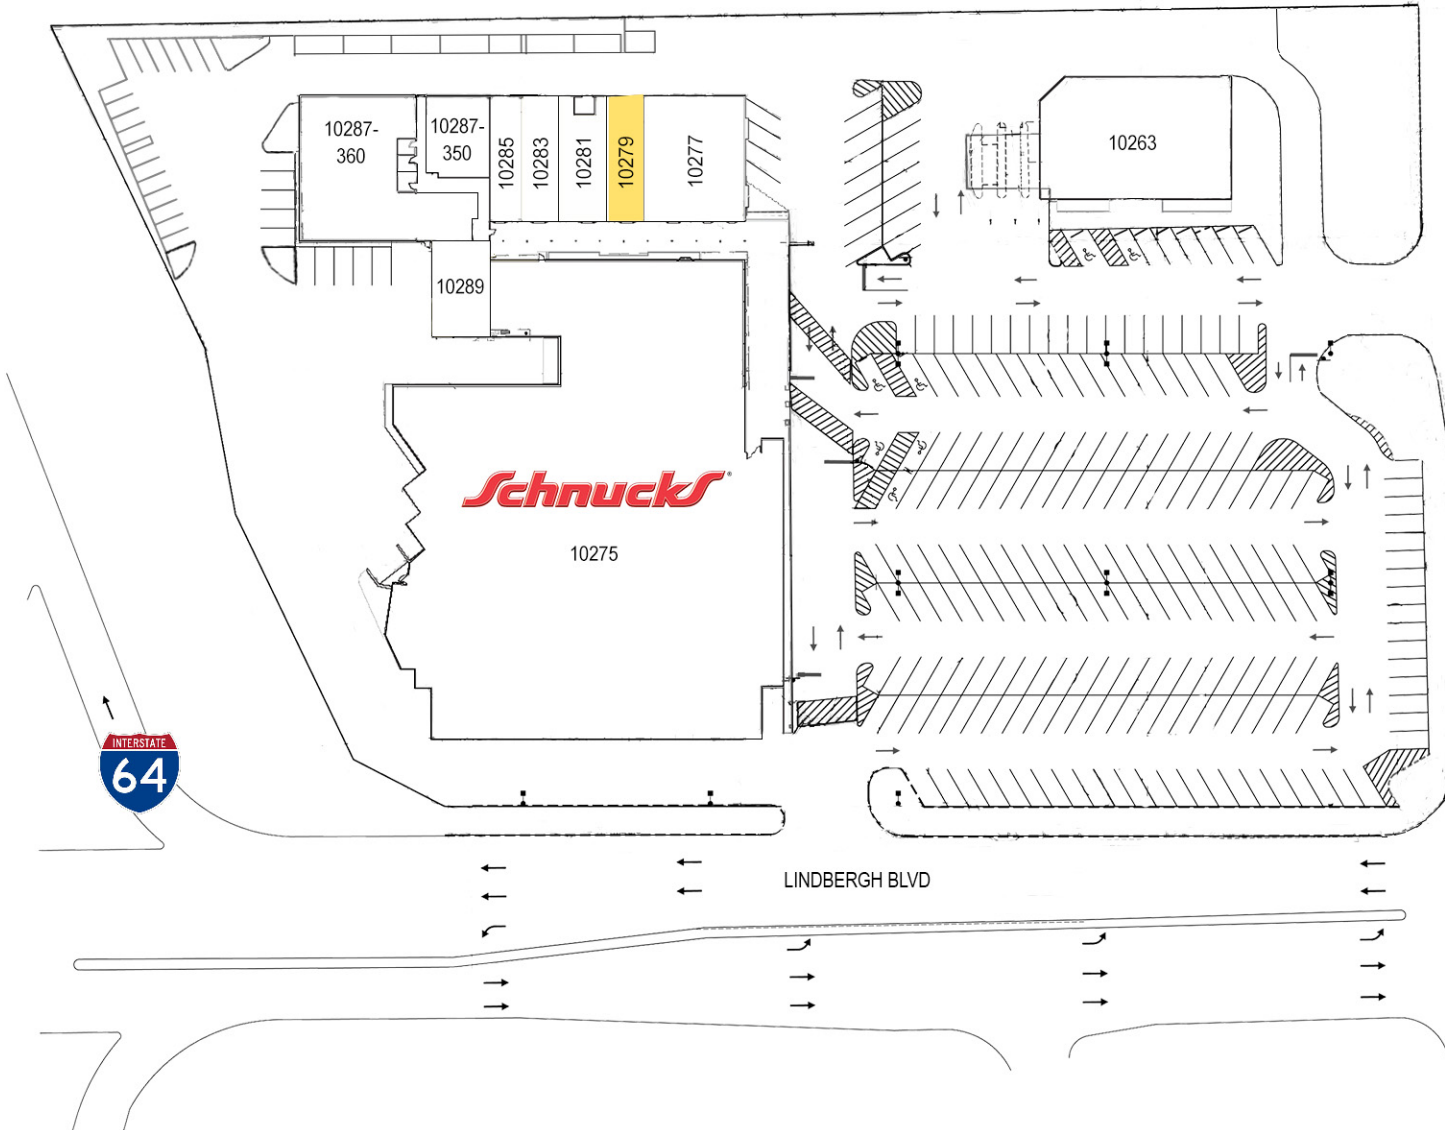

SCHNUCKS ON THE PLAZA

10275 Clayton Rd - Ladue, MO 63124

CENTER SIZE 59,623 SF

AVAILABLE SPACE

10279 1,215 sf 10287-360 4,440 sf
 *Available 10/1/2022

CURRENT RETAILERS

10263	Bank of America	10,000 sf
10275	Schnucks	35,037 sf
10277	Orange Theory Fitness	3,050 sf
10281	Tints	1,190 sf
10283	Juice Bar	1,203 sf
10285	Zoqui Couture	994 sf
10287-350	Lawrence M Hoffman, DDS	1,194 sf
10287-360	The Lifestyle Center	4,440 sf
10289	The Men's Edge	1,300 sf