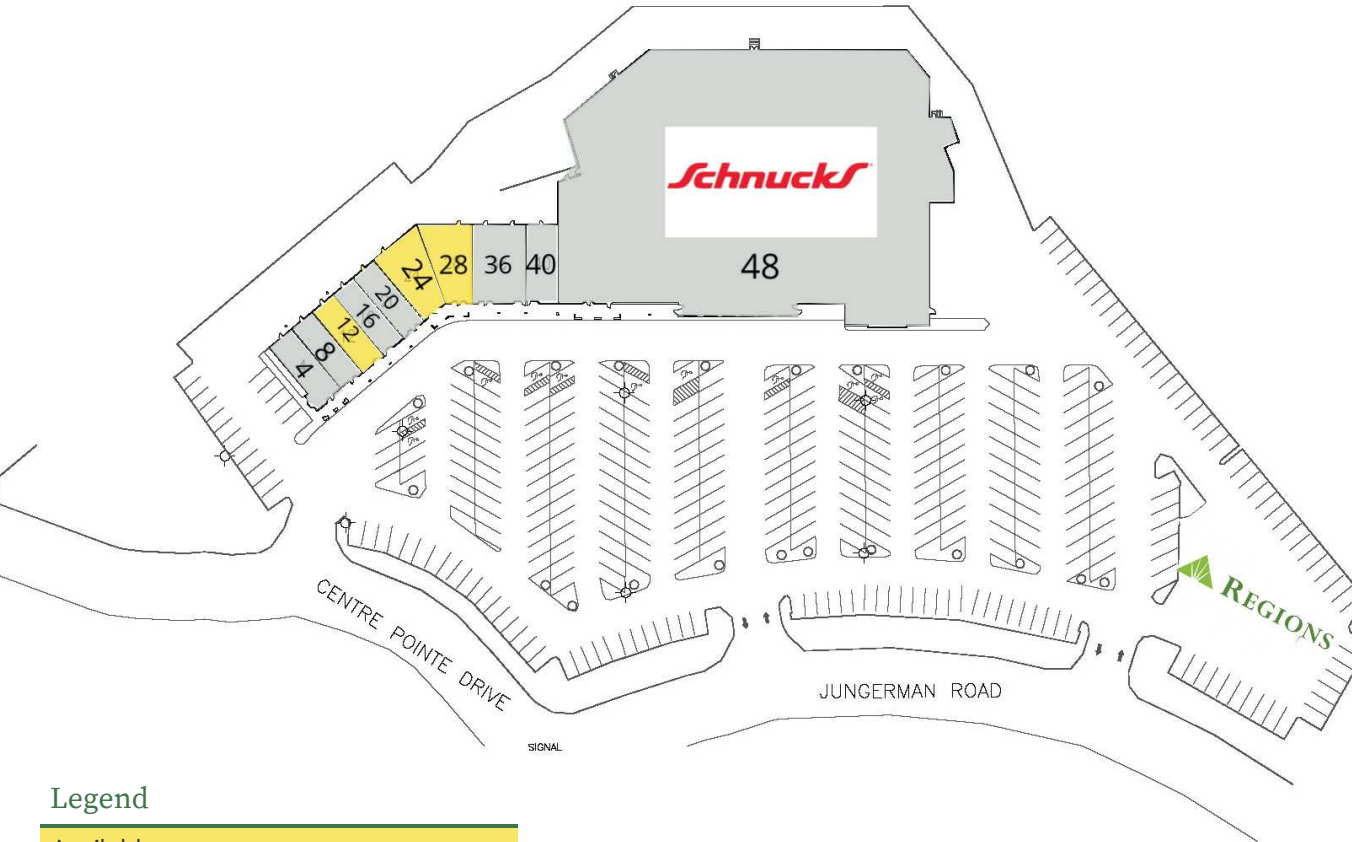

Plaza 94

48 PLAZA 94 | ST. PETERS, MO 63304

Suite	Tenant	Size
4	Enterprise Rent-a-Car	1,356 SF
8	Nail Crew	1,200 SF
12	Available	1,200 SF
16	9 Round Kickboxing	1,115 SF
20	ManUp	1,200 SF
24	Available	1,880 SF
28	Available	1,880 SF
36	Ichiro	2,400 SF
40	Look After Hair Co	1,440 SF
48	Schnucks	52,844 SF