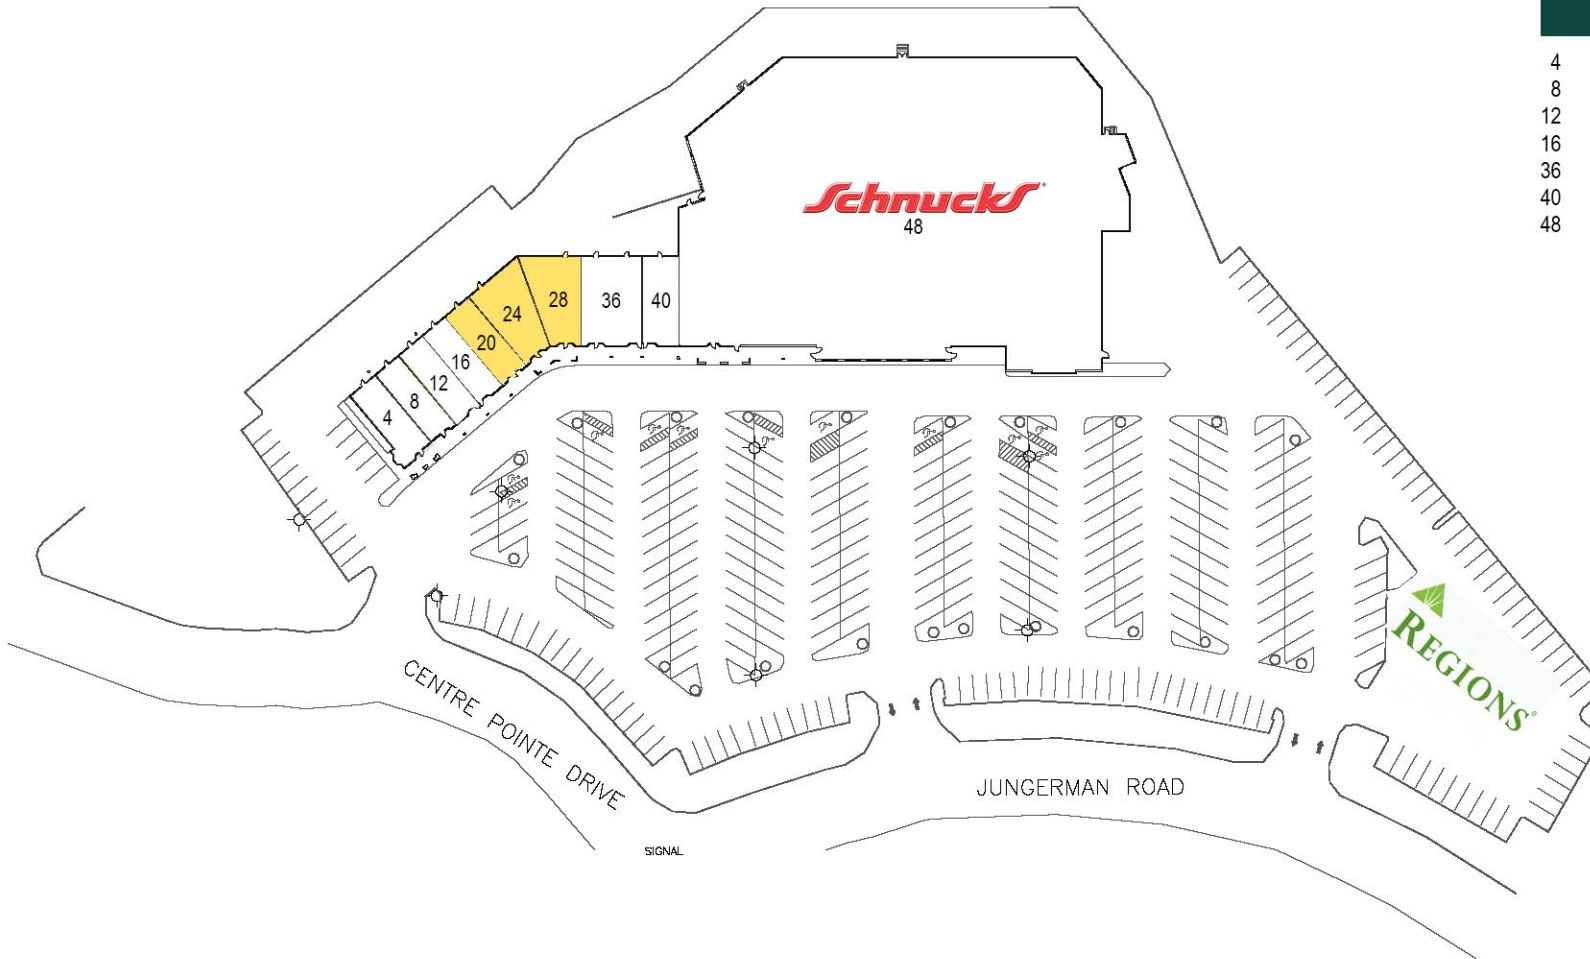

PLAZA 94

48 Plaza 94 - St. Peters, MO 63304

CENTER SIZE 66,555 SF

AVAILABLE SPACE

24	1,880 sf		
28	1,880 sf	20	1,200 sf

CURRENT RETAILERS

4	Enterprise Rent-a-Car	1,356 sf
8	Nail Crew	1,200 sf
12	Nutrishop	1,200 sf
16	9 Round Kickboxing	1,155 sf
36	Mandarin Garden	2,400 sf
40	Look After Hair Co.	1,440 sf
48	Schnucks	52,884 sf