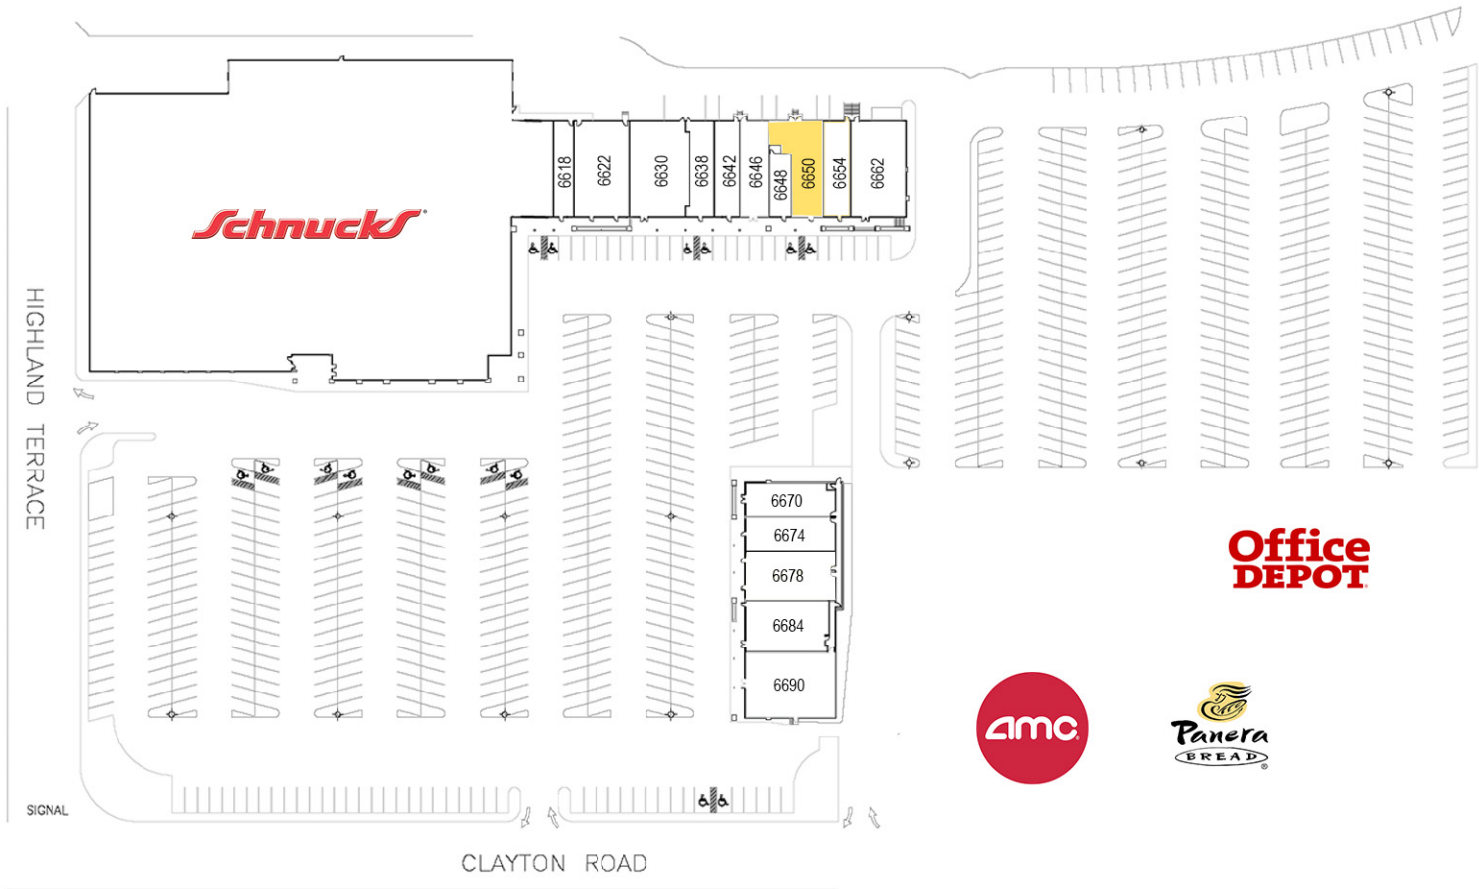

RICHMOND CENTER

6600 Clayton Rd - Richmond Heights, MO 63117

CENTER SIZE 97,747 SF

AVAILABLE SPACE

6650 1,994 sf

CURRENT RETAILERS

6600	Schnucks	68,706 sf
6618	Great Clips	1,057 sf
6622	Sprint	2,800 sf
6630	Bikram Yoga	3,000 sf
6638	GNC	1,175 sf
6642	The UPS Stpre	1,374 sf
6646	Bank of America	1,400 sf
6648	Nail Spa	806 sf
6654	OR Juice and Smoothie	1,381 sf
6662	Duffy's	2,800 sf
6670	Sally Beauty	1,605 sf
6674	Hair Saloon	1,650 sf
6678	Banfield Pet Hospital	2,310 sf
6684	Einstein Bros. Bagels	2,409 sf
6690	Chase Bank	3,280 sf