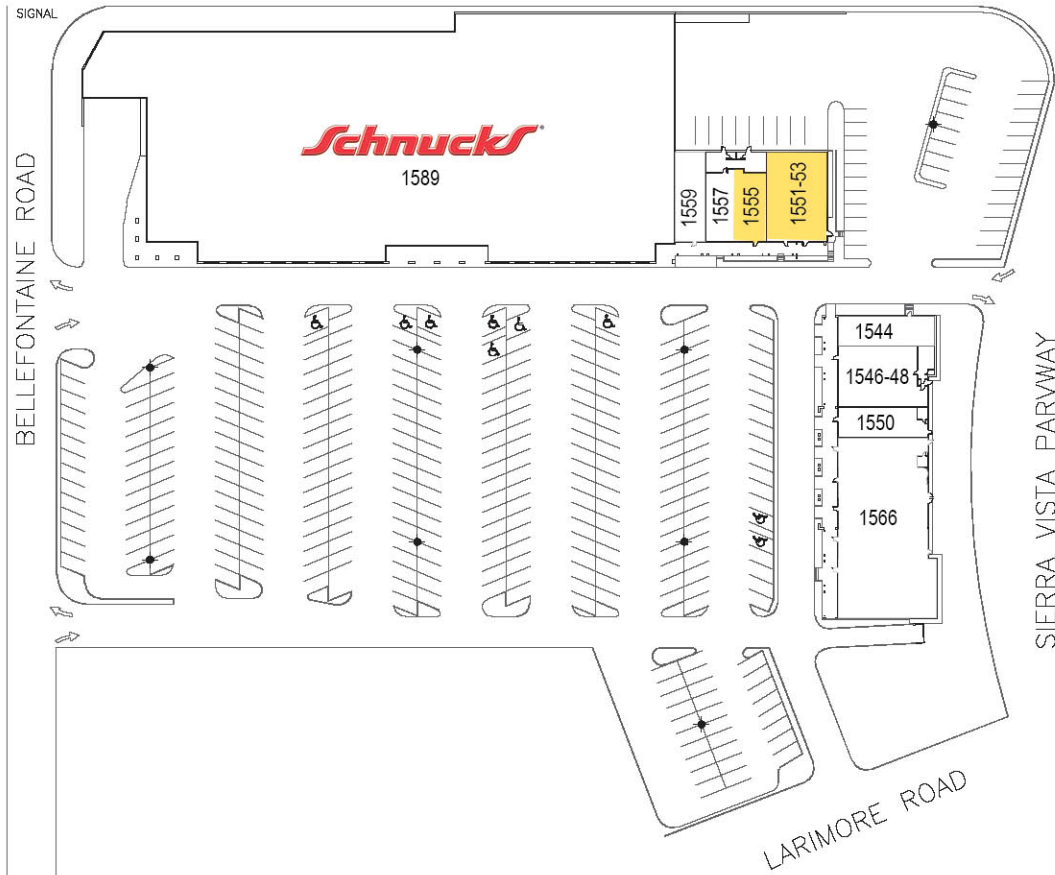

SIERRA VISTA PLAZA

1 5 8 9 S i e r r a V i s t a P l a z a - S t . L o u i s , M O 6 3 1 3 8

CENTER SIZE 74,666 SF

AVAILABLE SPACE

1555 1,200 sf 1551-53 2,400 sf

CURRENT RETAILERS

1544	Dr. Schaible, DMD	1,300 sf
1546	Nu Fashion Beauty	2,565 sf
1550	China King	1,200 sf
1557	Metro PCS	1,200 sf
1559	Jackson Hewitt	1,200 sf
1566	DaVita	7,400 sf
1589	Schnucks	56,201 sf

I-270

Mark Pearl 314.994.4050 mpearl@descogroup.com

25 N Brentwood Blvd
 St. Louis, MO 63105
 314.994.4444
 descogroup.com