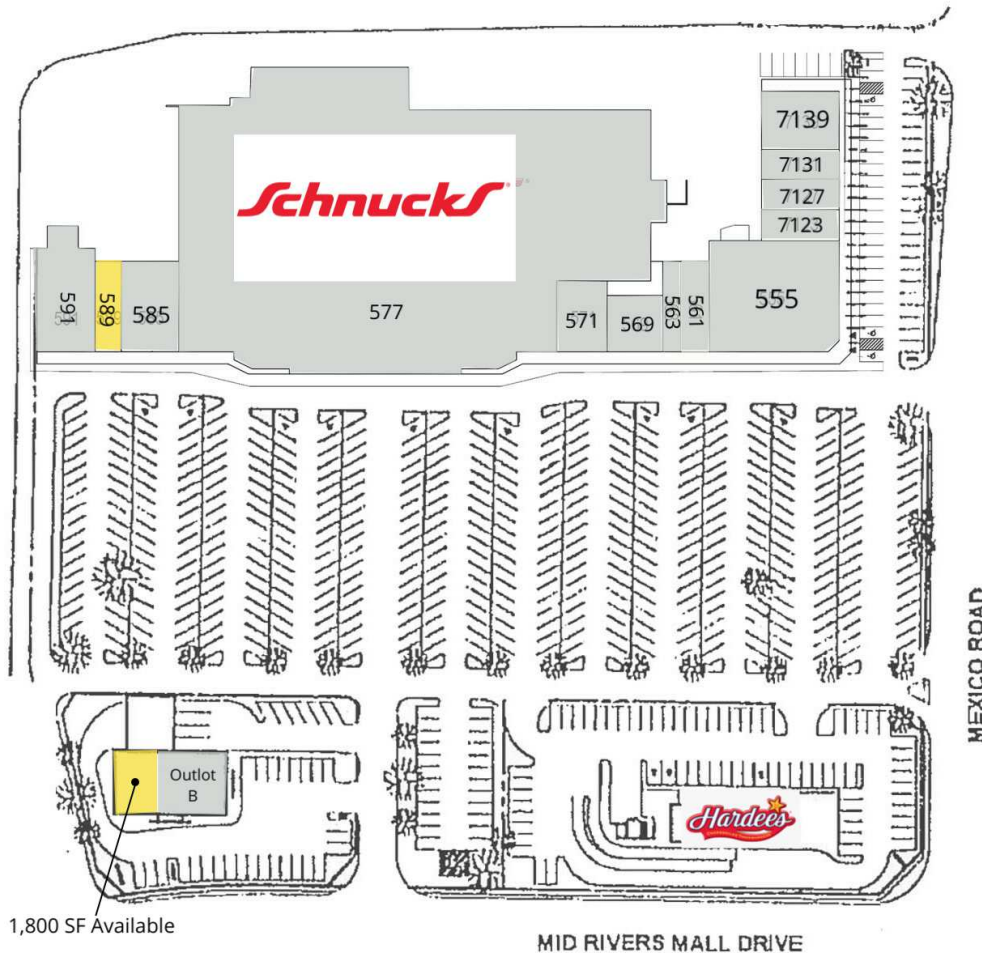

St. Peters Square

577 MID RIVERS MALL DRIVE | ST. PETERS, MO 63376

Suite	Tenant	Size
555	Pet Supplies Plus	8,500 SF
563	Great Clips	1,152 SF
569	Crown Optical	1,524 SF
571	Papa Murphy's	1,250 SF
577	Schnucks	74,672 SF
585	Chiro One	3,150 SF
591	AAA Auto Club	3,996 SF
7123	Mathnasium	1,110 SF
7127	Diamond Shoppe	1,110 SF
7131	CPR Cell Repair	1,110 SF
7139	El Maguey	3,600 SF
Outlot B	Heartland Dental	2,700 SF
Outlot	Hardees	0 SF
561	Bonsai Tea House	1,423 SF
589	Available	1,400 SF
Outlot A	Available	1,800 SF