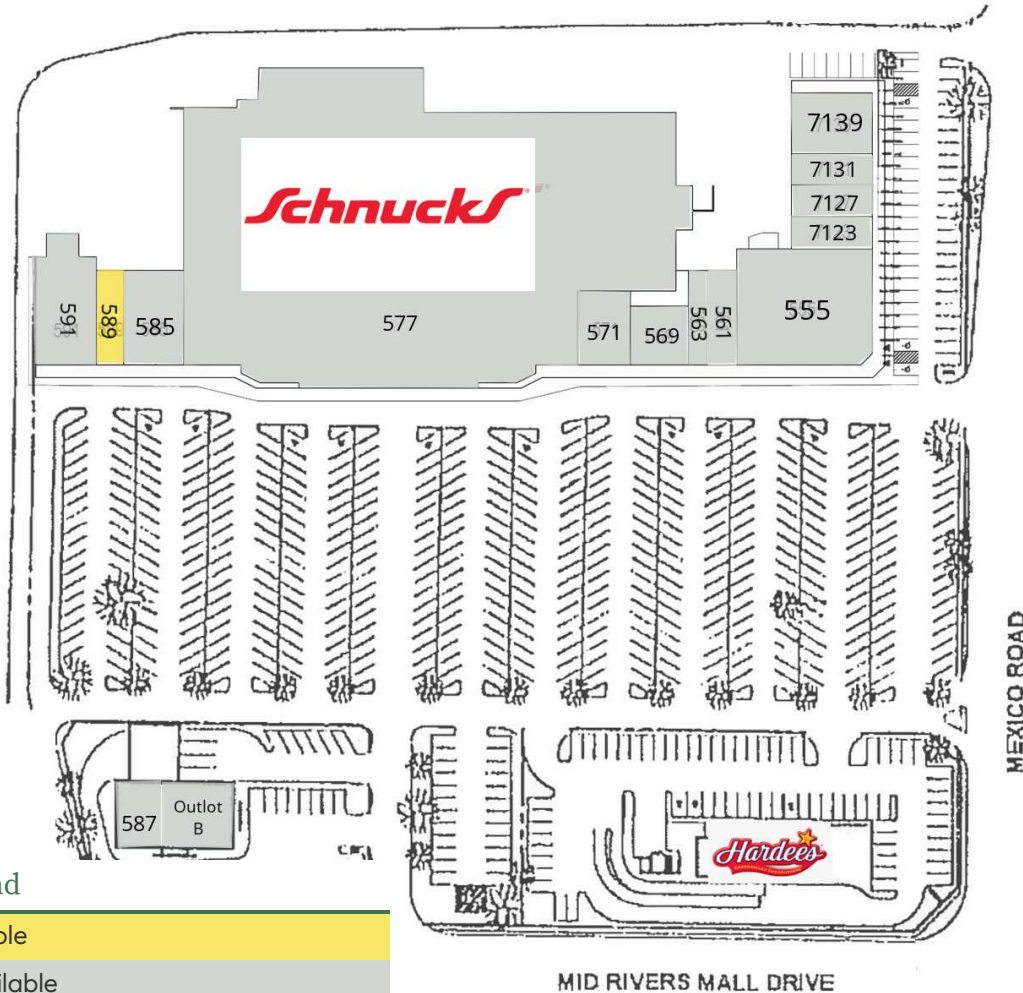

St. Peters Square

577 MID RIVERS MALL DRIVE | ST. PETERS, MO 63376

Suite	Tenant	Size
555	Pet Supplies Plus	8,500 SF
561	Bonsai Tea House	1,423 SF
563	Great Clips	1,152 SF
569	Crown Optical	1,524 SF
571	Papa Murphy's	1,250 SF
577	Schnucks	74,672 SF
585	Chiro One	3,150 SF
587	SWIG	1,800 SF
589	Available	1,400 SF
591	AAA Auto Club	3,996 SF
7123	Mathnasium	1,110 SF
7127	Diamond Shoppe	1,110 SF
7131	CPR Cell Repair	1,110 SF
7139	El Maguey	3,600 SF
Outlot B	Heartland Dental	2,700 SF