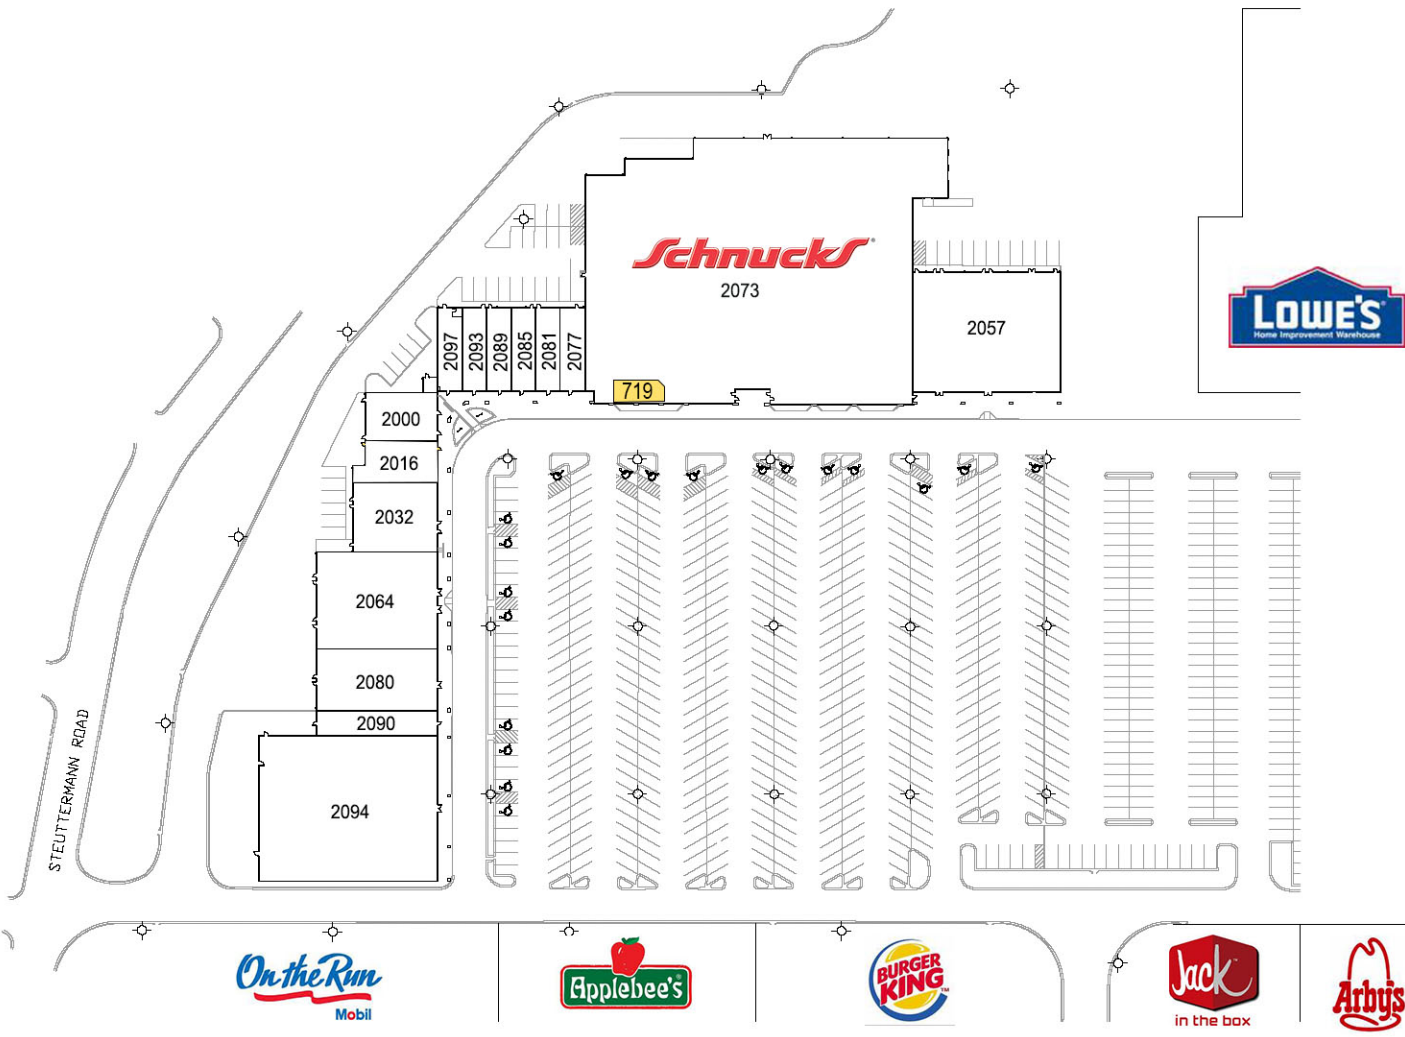

WASHINGTON CROSSING

2073 Washington Crossing, Washington, MO 63090

CENTER SIZE 117,626 SF

AVAILABLE SPACE

719 1,100 sf (sub-lease)

AVAILABLE SPACE

2000	AAA of Missouri	2,400 sf
2016	Taco Loco	2,100 sf
2032	New China Buffet	4,000 sf
2057	Altmueller Jewelry Store	11,702 sf
2064	Mattress Direct	8,000 sf
2073	Schnucks	56,250 sf
2077	T&J Nails	1,400 sf
2080	Famous Footwear	5,000 sf
2081	Sally Beauty Supply	1,400 sf
2085	Boost Mobile	1,400 sf
2089	Sprint	1,400 sf
2093	9 Round Kickboxing	1,400 sf
2090	Supplement Superstore	2,000 sf
2094	Michaels Arts & Crafts	17,739 sf
2097	Check Into Cash	1,435 sf