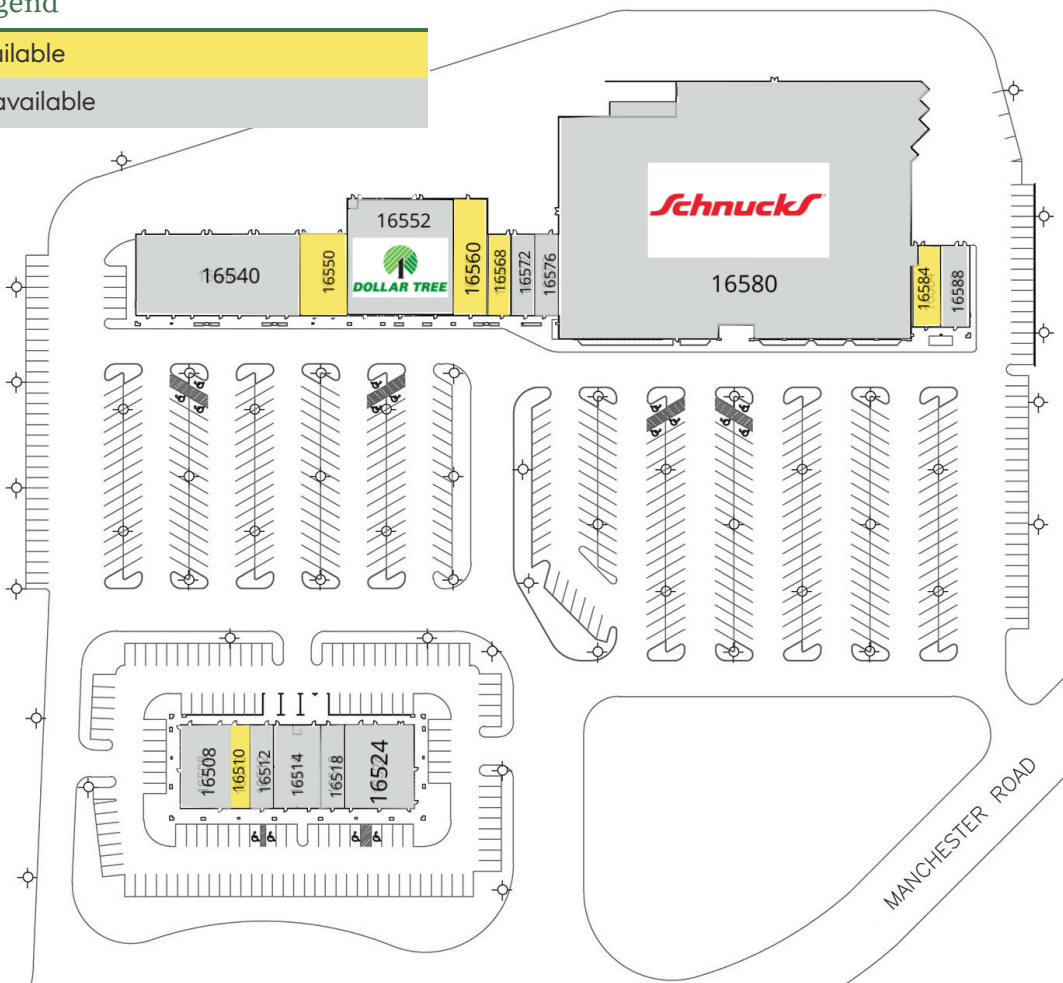

Wildwood Crossing

16580 MANCHESTER ROAD | WILDWOOD, MO 63040

Legend

Available

Unavailable

Suite	Tenant	Size
16508	Cherry Hills Family Eyecare	3,000 SF
16510	Available	1,320 SF
16512	Gregory Hellman DDS	1,440 SF
16514	Wildwood Dermatology	2,880 SF
16518	Century Orthodontics	1,440 SF
16524	The Local House	4,320 SF
16540	Puppingham Palace	9,800 SF
16550	Available	2,800 SF
16552	Dollar Tree	9,000 SF
16560	Available	3,000 SF
16568	Available	1,400 SF
16572	Kumon Math & Reading	1,400 SF
16576	Elegant Designs Day Spa	1,400 SF
16580	Schnucks	61,500 SF
16584	Available	1,750 SF
16588	Golden Salon	1,750 SF