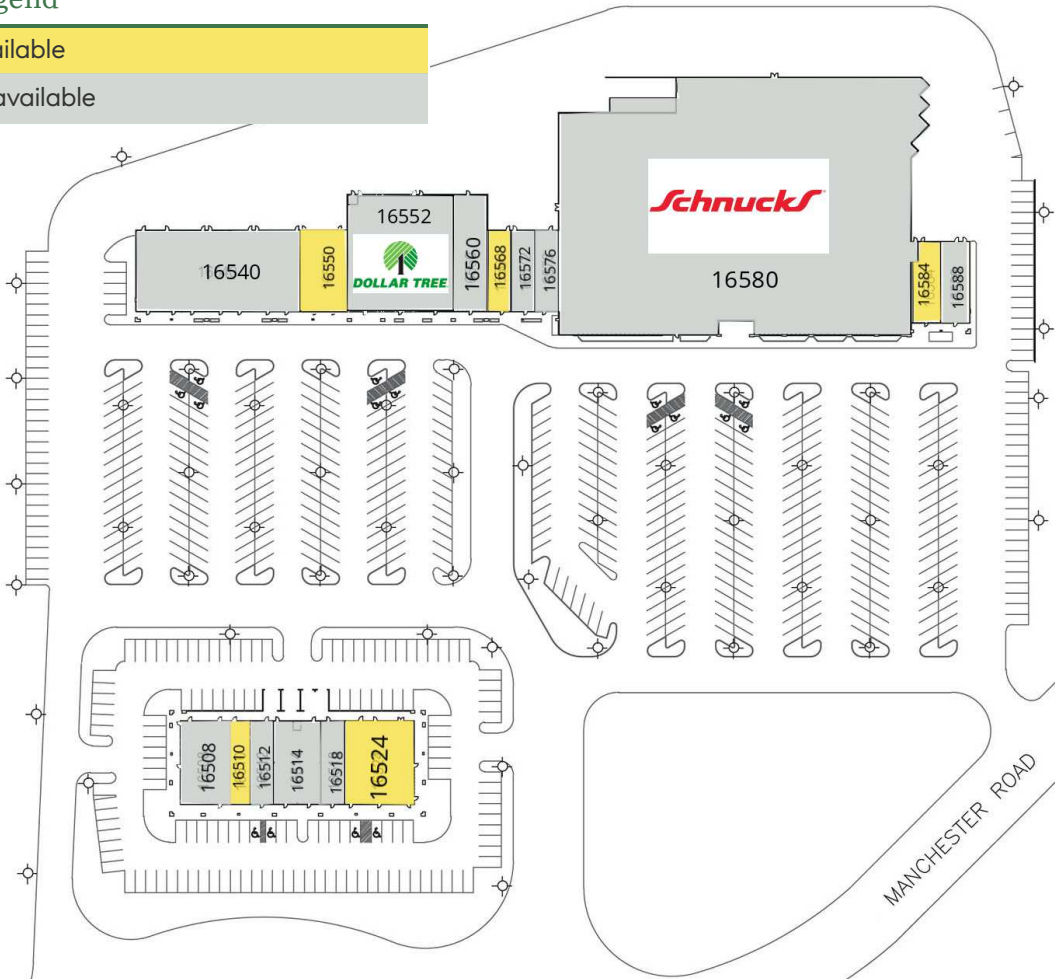

Wildwood Crossing

16580 MANCHESTER ROAD | WILDWOOD, MO 63040

Legend

Available

Unavailable

Suite	Tenant	Size
16508	Cherry Hills Family Eyecare	3,000 SF
16510	Available	1,320 SF
16512	Gregory Hellman DDS	1,440 SF
16514	Wildwood Dermatology	2,880 SF
16518	Century Orthodontics	1,440 SF
16524	Available	4,320 SF
16540	Puppingham Palace	9,800 SF
16550	Available	2,800 SF
16552	Dollar Tree	9,000 SF
16560	Salthouse Smiles 4 Kids	3,000 SF
16568	Available	1,400 SF
16572	Kumon Math & Reading	1,400 SF
16576	Elegant Designs Day Spa	1,400 SF
16580	Schnucks	61,500 SF
16584	Available	1,750 SF
16588	Golden Salon	1,750 SF